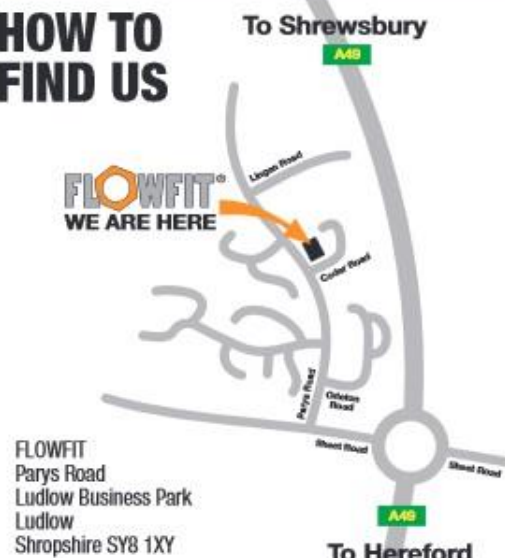

### HOW TO FIND US

**FLOWFIT®  
WE ARE HERE**

FLOWFIT  
Parys Road  
Ludlow Business Park  
Ludlow  
Shropshire SY8 1XY

[www.flowfitonline.com](http://www.flowfitonline.com)

Telephone: +44 (0)1584 876 033