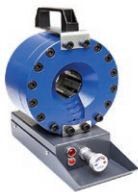

**MAKING CRIMPING ON THE GO EFFORTLESS.**

**FLOWFIT NEW PORTABLE 700BAR BATTERY PACK KIT - UPTO 200 CRIMPS ON THE MOVE!**

**NEW TO FLOWFIT.**

COFLUID PORTABLE CRIMPER KIT COMPLETE WITH LIGHTWEIGHT PORTABLE 700BAR PUMP, BATTERY AND BATTERY CHARGER.

WE'VE INCLUDED A REPLACEMENT BATTERY AND CHARGER WHICH MEANS YOU'LL NEVER BE OUT OF CRIMP.

**FLOWFIT - FOR ALL YOUR CRIMPING NEEDS.**

**O100P2/PORTABLEKIT1**

COFLUID PORTABLE CRIMPER 700BAR BATTERY PUMP KIT - CRIMPS UPTO 1" R2 HOSE.

COFLUID COMPACT LIGHT PORTABLE 700 BAR COMPLETE CRIMPER KIT. COMES WITH COMPATIBLE COFLUID CRIMPER HEAD, 700 BAR LIGHTWEIGHT PORTABLE PUMP.

1 X LITHIUM BATTERY AND PORTABLE BATTERY CHARGER. COMES COMPLETE WITH 700BAR 1.5m HOSE .

IDEAL FOR MOBILE HOSE FITTING

**CAN PRODUCE UP TO 200 CRIMPS**

**CONSISTS OF**

**O100B**

CRIMPER HEAD, WITH ANALOGUE MEASURING MICROMETER, UPTO 100TON CRIMP FORCE, 6.5-35mm OPERATING RANGE, 4 WIRE 3/4", 2 WIRE 1", INDUSTRIAL HOSE 1"