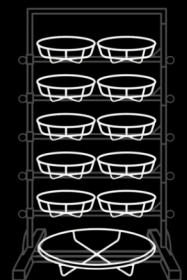

Technical data

Number of arms	6 (fixed)	
Level 1	Fixed setup	large reel
Levels 2-6	Opening arms	1 large or 2 small reels
Reel dimensions	Large $\phi 900\text{mm}$ Small $\phi 400\text{mm}$	
Height between arms	levels 1-5 - 280 mm level 6 - 340 mm	
Dimensions (H x W x D)	2300mm x 1160mm x 1020mm	
Weight (empty)	—	
Color	Light zinc	

Configuration options

NHR-6C

Reels: 6 large
Hoses: 6

NHR-7C

Reels: 5 large
2 small
Hoses: 7

NHR-8C

Reels: 4 large
4 small
Hoses: 8

NHR-9C

Reels: 3 large
6 small
Hoses: 9

NHR-10C

Reels: 2 large
8 small
Hoses: 10

NHR-11C

Reels: 1 large
10 small
Hoses: 11