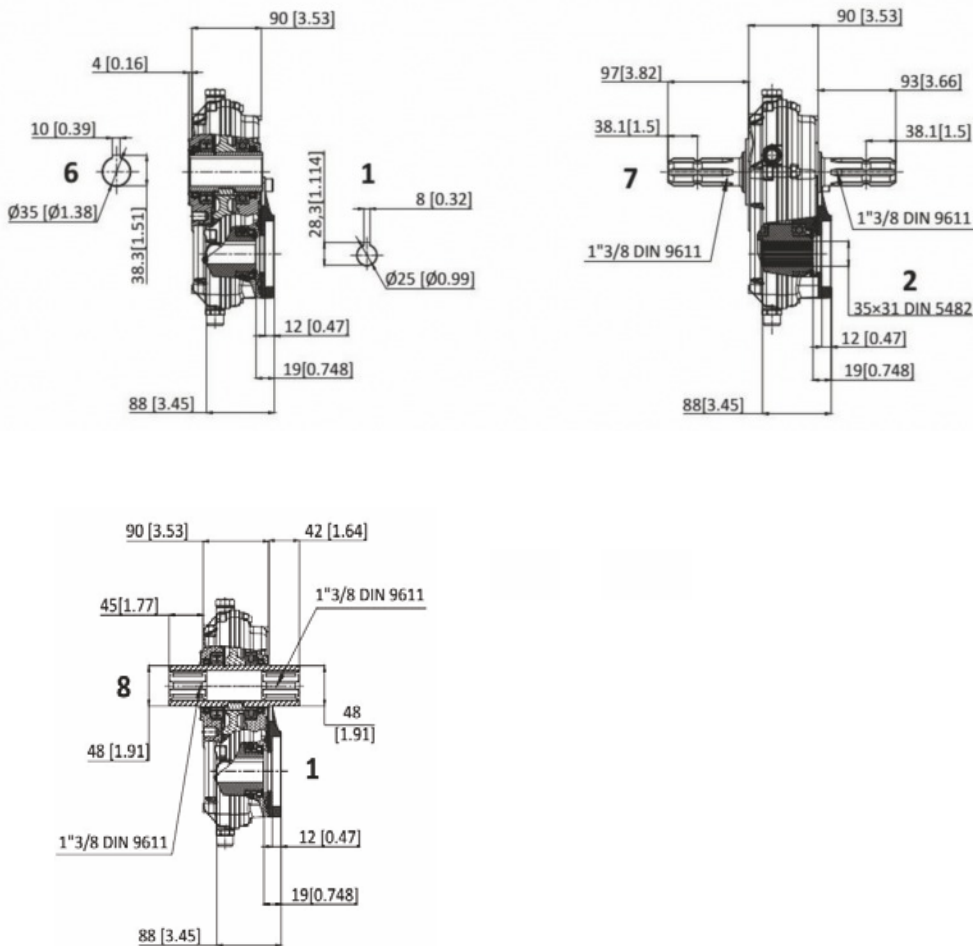

# Aluminium reducer KR700 series

Three views:

## Shaft

## Mounting positions

# Aluminium reducer KR700 series

How to order:

For example: KR70016-1AT