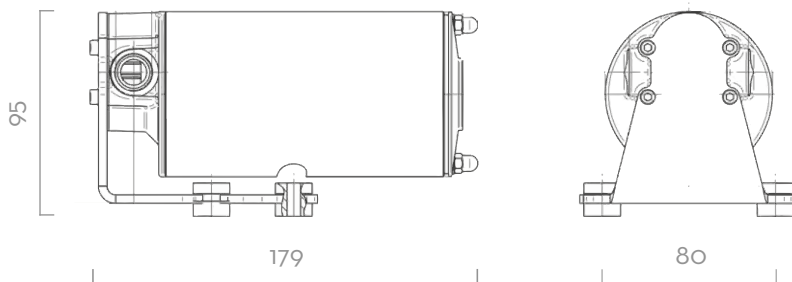

## DIMENSIONS

## MATERIALS

- BODY: CAST IRON
- SHAFT: STEEL
- GEARS: BRONZE

Dimensions expressed in millimeters