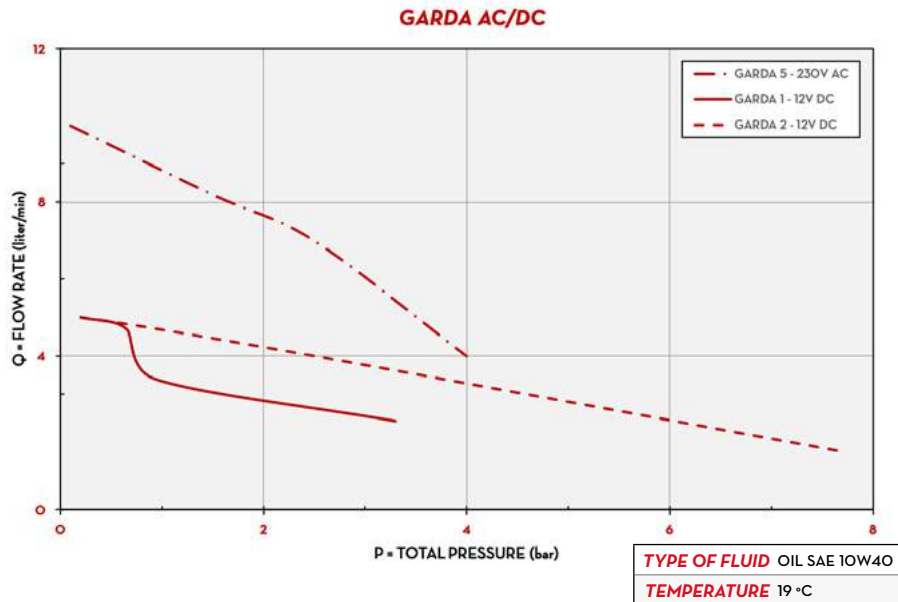

FILTRATION

FLUID MONITORING

TANK MONITORING

HOSE REELS

ACCESSORIES

MERCHANDISE

AIR

ANTIFREEZE

AdBlue®

BIODIESEL

DIESEL

FOOD

GASOLINE

GREASE

KEROSENE

OIL

WATER

WINDSCREEN

CHART

IN THE BOX

- GARDA PUMP
- INSTRUCTION MANUAL

DETAILS

DIMENSIONS