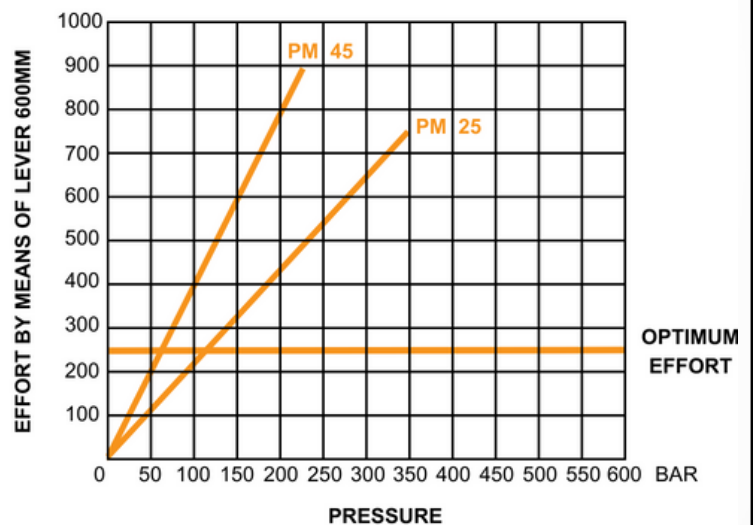

PM45-BYB-S-FF

Flowfit 45cc Single Acting Handpump
For Single Acting Cylinder, With Relief Valve.
Comes With Oil Tank Mounting Kit and Suction Pipe.

SPECIFICATIONS

- Max working pressure: 300 Bar
- Internal Leakage: < 2 drops/min at 138 bar
- Filtration of oil: 25 Micron or better
- Temperature: -30 - 110°C
- Flow: 45cc Hand Pump
UP - 23.7 cm³ DOWN - 21.3cm³
- Double stroke operation

ACCESSORIES

Steel Oil Tank

Painted Black Finish, Capacity Available From 1-5 Litres.
Comes With Breather Cap and Drain Plug.

SPECIFICATIONS

- Breather cap 1/4 G
- Drain plug 1/4 G
- Standard colour black

Size	Length mm	Width mm	Height m	Mass KG	Suction Pipe	SKU Code
1 Litre	100	150	120	2.2	ø 10x85 mm	S1AC-R1LFF
2 Litre	100	150	185	3.0	ø 10x114 mm	S2AC-R2LFF
3 Litre	100	150	255	3.7	ø 10x180 mm	S3AC-R3LFF
5 Litre	175	175	200	5.3	ø 10x156 mm	S5AC-R5LFF

Straight Handpump Lever

Length	SKU Code
600mm	LT27X600FF