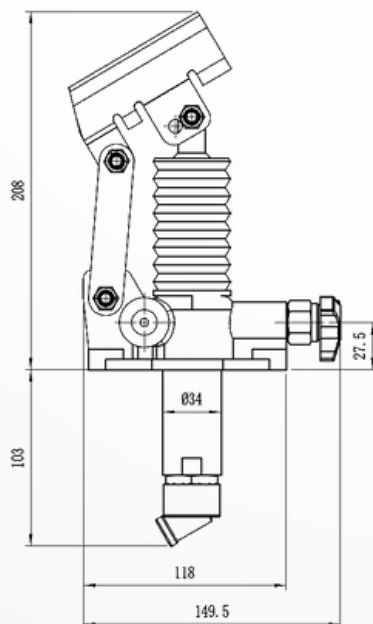

PM45-BYB-S-FF

Flowfit 45cc Single Acting Handpump
For Single Acting Cylinder, With Relief Valve.
Comes With Oil Tank Mounting Kit and Suction Pipe.

SPECIFICATIONS

- Max working pressure: 300 Bar
- Internal Leakage: < 2 drops/min at 138 bar
- Filtration of oil: 25 Micron or better
- Temperature: -30 - 110°C
- Flow: 45cc Hand Pump
UP - 23.7 cm³ DOWN - 21.3cm³
- Double stroke operation

ACCESSORIES

Steel Oil Tank

Painted Black Finish, Capacity Available From 1-5 Litres.
Comes With Breather Cap and Drain Plug.

SPECIFICATIONS

- Breather cap 1/4 G
- Drain plug 1/4 G
- Standard colour black

Size	Length mm	Width mm	Height m	Mass KG	Suction Pipe	SKU Code
1 Litre	100	150	120	2.2	ø 10x85 mm	S1AC-R1LFF
2 Litre	100	150	185	3.0	ø 10x114 mm	S2AC-R2LFF
3 Litre	100	150	255	3.7	ø 10x180 mm	S3AC-R3LFF
5 Litre	175	175	200	5.3	ø 10x156 mm	S5AC-R5LFF

Straight Handpump Lever

Length	SKU Code
600mm	LT27X600FF