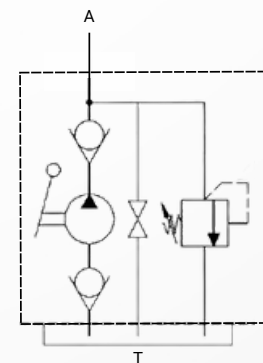

PM45-BYB-S-FF

Flowfit 45cc Single Acting Handpump
For Single Acting Cylinder, With Relief Valve.
Comes With Oil Tank Mounting Kit and Suction Pipe.

SPECIFICATIONS

- Max working pressure: 300 Bar
- Internal Leakage: < 2 drops/min at 138 bar
- Filtration of oil: 25 Micron or better
- Temperature: -30 - 110°C
- Flow: 45cc Hand Pump
UP - 23.7 cm³ DOWN - 21.3cm³
- Double stroke operation

ACCESSORIES

Steel Oil Tank

Painted Black Finish, Capacity Available From 1-5 Litres.
Comes With Breather Cap and Drain Plug.

SPECIFICATIONS

- Breather cap 1/4 G
- Drain plug 1/4 G
- Standard colour black

Size	Length mm	Width mm	Height m	Mass KG	Suction Pipe	SKU Code
1 Litre	100	150	120	2.2	ø 10x85 mm	S1AC-R1LFF
2 Litre	100	150	185	3.0	ø 10x114 mm	S2AC-R2LFF
3 Litre	100	150	255	3.7	ø 10x180 mm	S3AC-R3LFF
5 Litre	175	175	200	5.3	ø 10x156 mm	S5AC-R5LFF

Straight Handpump Lever

Length	SKU Code
600mm	LT27X600FF