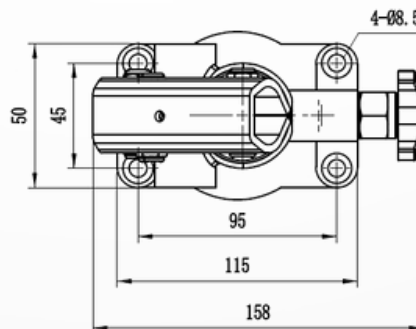

PM45-BYB-S-FF

Flowfit 45cc Single Acting Handpump
For Single Acting Cylinder, With Relief Valve.
Comes With Oil Tank Mounting Kit and Suction Pipe.

SPECIFICATIONS

- Max working pressure: 300 Bar
- Internal Leakage: < 2 drops/min at 138 bar
- Filtration of oil: 25 Micron or better
- Temperature: -30 - 110°C
- Flow: 45cc Hand Pump
UP - 23.7 cm³ DOWN - 21.3cm³
- Double stroke operation

ACCESSORIES

Steel Oil Tank

Painted Black Finish, Capacity Available From 1-5 Litres.
Comes With Breather Cap and Drain Plug.

SPECIFICATIONS

- Breather cap 1/4 G
- Drain plug 1/4 G
- Standard colour black

Size	Length mm	Width mm	Height m	Mass KG	Suction Pipe	SKU Code
1 Litre	100	150	120	2.2	ø 10x85 mm	S1AC-R1LFF
2 Litre	100	150	185	3.0	ø 10x114 mm	S2AC-R2LFF
3 Litre	100	150	255	3.7	ø 10x180 mm	S3AC-R3LFF
5 Litre	175	175	200	5.3	ø 10x156 mm	S5AC-R5LFF

Straight Handpump Lever

Length	SKU Code
600mm	LT27X600FF