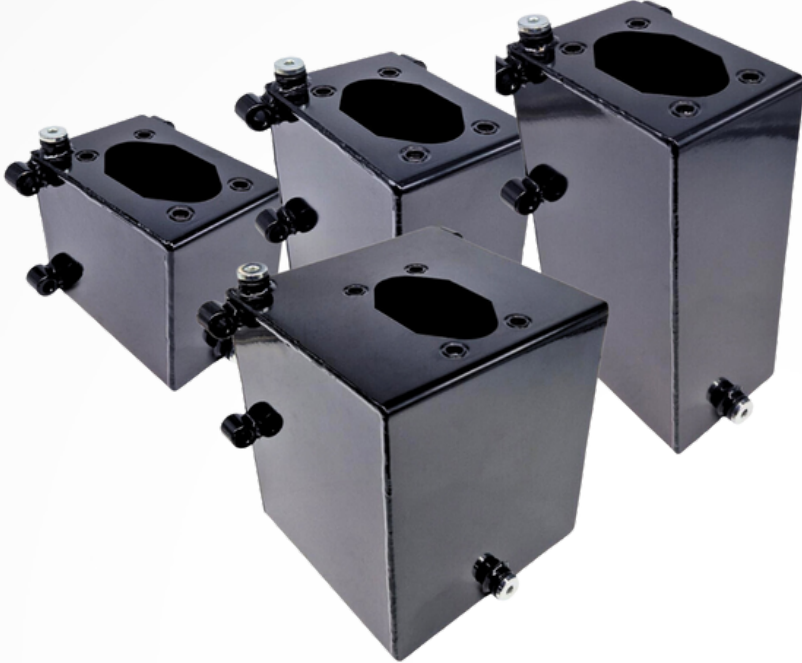

PM45-BYB-S-FF

Flowfit 45cc Single Acting Handpump
For Single Acting Cylinder, With Relief Valve.
Comes With Oil Tank Mounting Kit and Suction Pipe.

SPECIFICATIONS

- Max working pressure: 300 Bar
- Internal Leakage: < 2 drops/min at 138 bar
- Filtration of oil: 25 Micron or better
- Temperature: -30 - 110°C
- Flow: 45cc Hand Pump
UP - 23.7 cm³ DOWN - 21.3cm³
- Double stroke operation

ACCESSORIES

Steel Oil Tank

Painted Black Finish, Capacity Available From 1-5 Litres.
Comes With Breather Cap and Drain Plug.

SPECIFICATIONS

- Breather cap 1/4 G
- Drain plug 1/4 G
- Standard colour black

Size	Length mm	Width mm	Height m	Mass KG	Suction Pipe	SKU Code
1 Litre	100	150	120	2.2	ø 10x85 mm	S1AC-R1LFF
2 Litre	100	150	185	3.0	ø 10x114 mm	S2AC-R2LFF
3 Litre	100	150	255	3.7	ø 10x180 mm	S3AC-R3LFF
5 Litre	175	175	200	5.3	ø 10x156 mm	S5AC-R5LFF

Straight Handpump Lever

Length	SKU Code
600mm	LT27X600FF