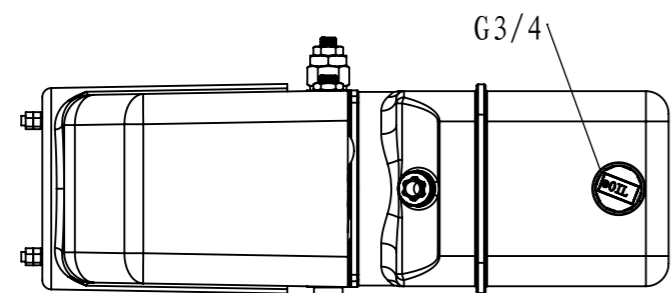

12VDC 1.6KW 2500rpm	12VDC	2.1cc/r	2.5L	160 bar	G3/8"
Motor	Lowering Coil Voltage	Gear Pump	Oil Tank	System Pressure	

FLOWFIT®

**MANUFACTURERS AND SUPPLIERS
OF HYDRAULIC COMPONENTS**

PART NUMBER: ZZ016047