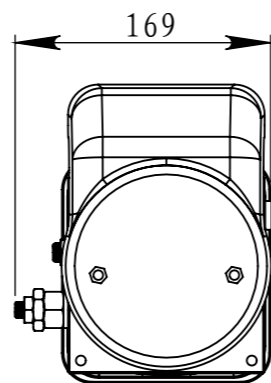

12VDC 1.6KW 2500rpm	12VDC	2.1cc/r	2.5L	160 bar	G3/8"
Motor	Lowering Coil Voltage	Gear Pump	Oil Tank	System Pressure	

FLOWFIT®

**MANUFACTURERS AND SUPPLIERS
OF HYDRAULIC COMPONENTS**

PART NUMBER: ZZ016047