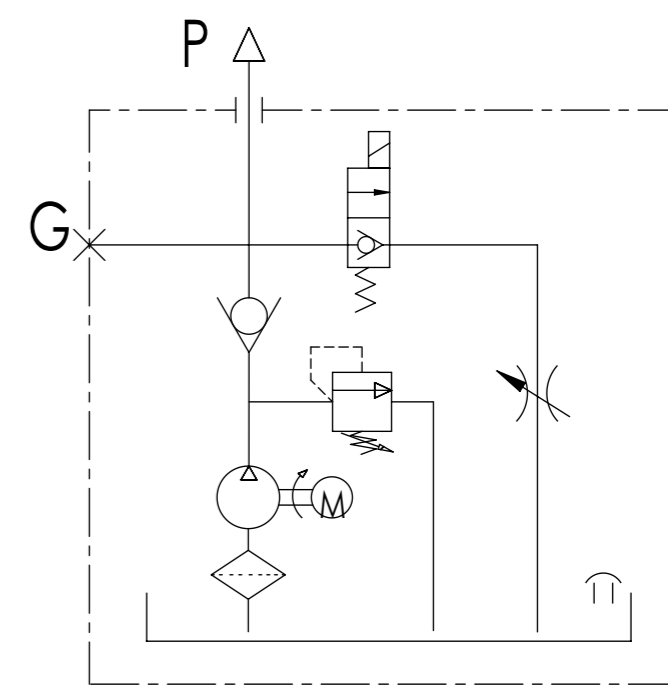

12VDC 1.6KW 2500rpm	12VDC	2.1cc/r	2.5L	160 bar	G3/8"
Motor	Lowering Coil Voltage	Gear Pump	Oil Tank	System Pressure	

FLOWFIT®

**MANUFACTURERS AND SUPPLIERS
OF HYDRAULIC COMPONENTS**

PART NUMBER: ZZ016047