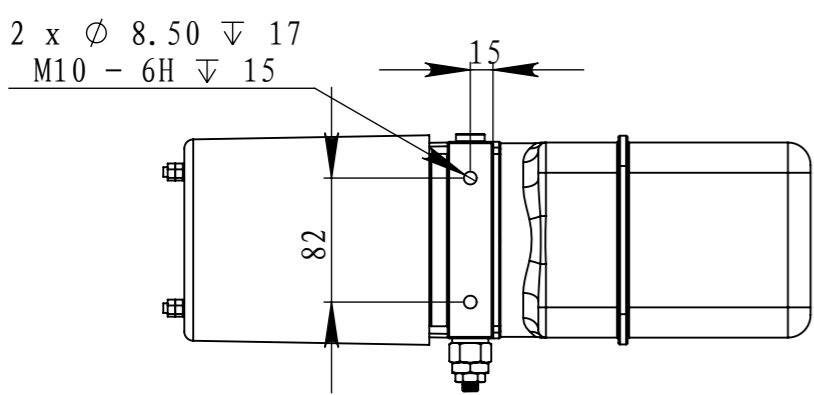

12VDC 1.6KW 2500rpm	12VDC	2.1cc/r	2.5L	160 bar	G3/8"
Motor	Lowering Coil Voltage	Gear Pump	Oil Tank	System Pressure	

FLOWFIT®

**MANUFACTURERS AND SUPPLIERS
OF HYDRAULIC COMPONENTS**

PART NUMBER: ZZ016047