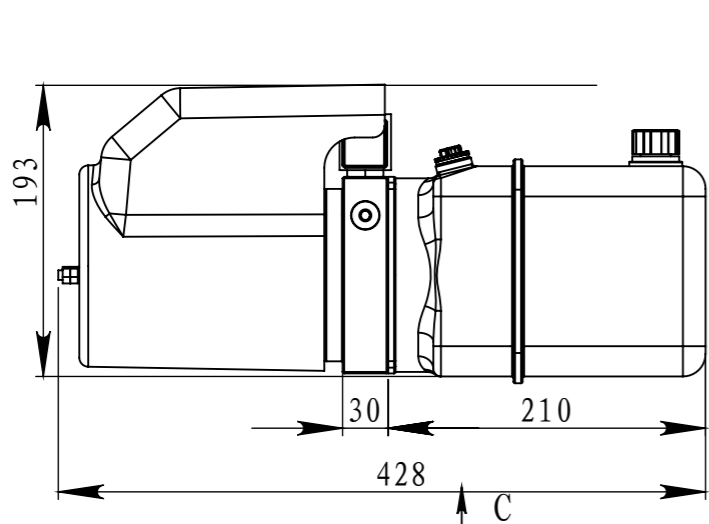

12VDC 1.6KW 2500rpm	12VDC	2.1cc/r	2.5L	160 bar	G3/8"
Motor	Lowering Coil Voltage	Gear Pump	Oil Tank	System Pressure	

FLOWFIT®

**MANUFACTURERS AND SUPPLIERS
OF HYDRAULIC COMPONENTS**

PART NUMBER: ZZ016047