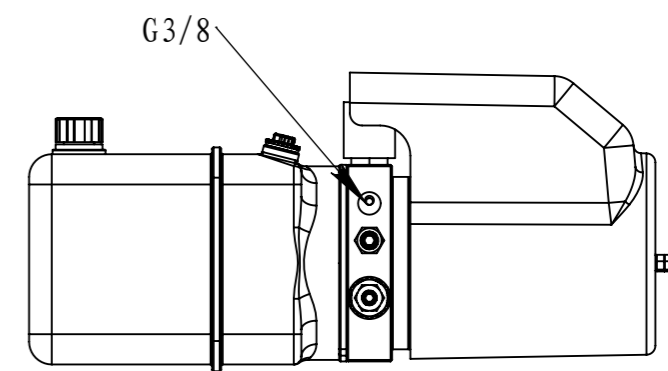

12VDC 1.6KW 2500rpm	12VDC	2.1cc/r	2.5L	160 bar	G3/8"
Motor	Lowering Coil Voltage	Gear Pump	Oil Tank	System Pressure	

FLOWFIT®

**MANUFACTURERS AND SUPPLIERS
OF HYDRAULIC COMPONENTS**

PART NUMBER: ZZ016047