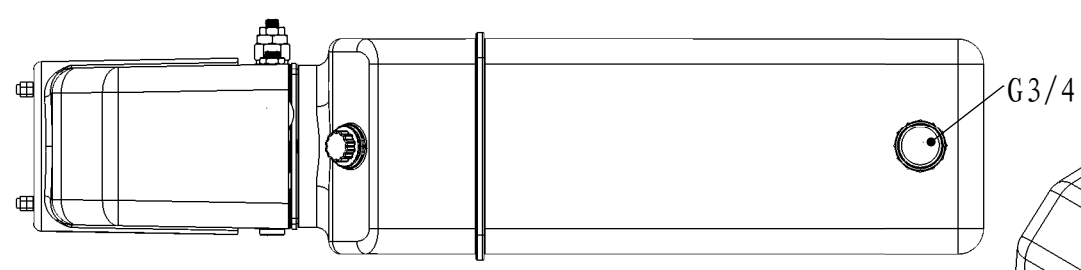

24VDC 1.6KW 2500rpm	24VDC	2.1cc/r	13L	160 bar	G3/8"
Motor	Lowering Coil Voltage	Gear Pump	Oil Tank	System Pressure	

FLOWFIT®

**MANUFACTURERS AND SUPPLIERS
OF HYDRAULIC COMPONENTS**

PART NUMBER: ZZ016025

Everything Hydraulic