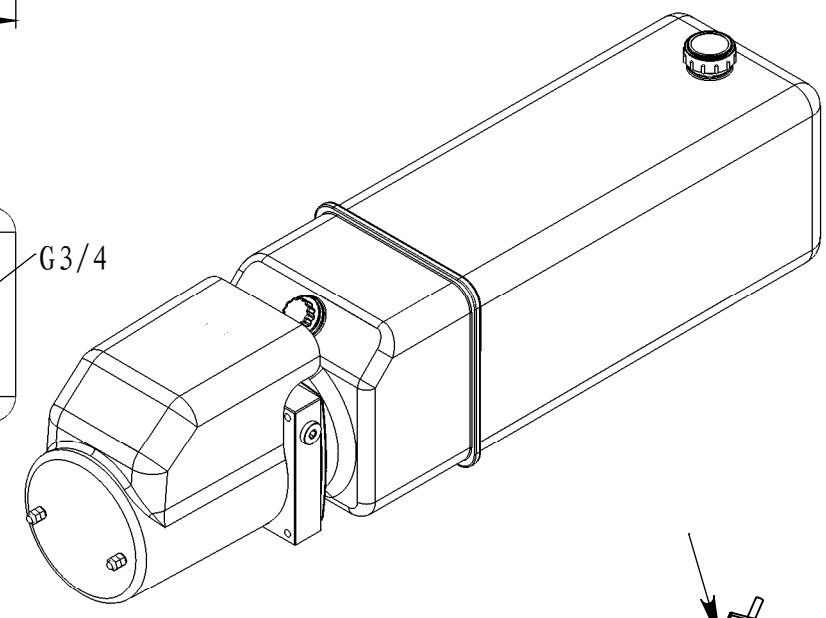

24VDC 1.6KW 2500rpm	24VDC	2.1cc/r	13L	160 bar	G3/8"
Motor	Lowering Coil Voltage	Gear Pump	Oil Tank	System Pressure	

FLOWFIT®

**MANUFACTURERS AND SUPPLIERS
OF HYDRAULIC COMPONENTS**

PART NUMBER: ZZ016025

Everything Hydraulic