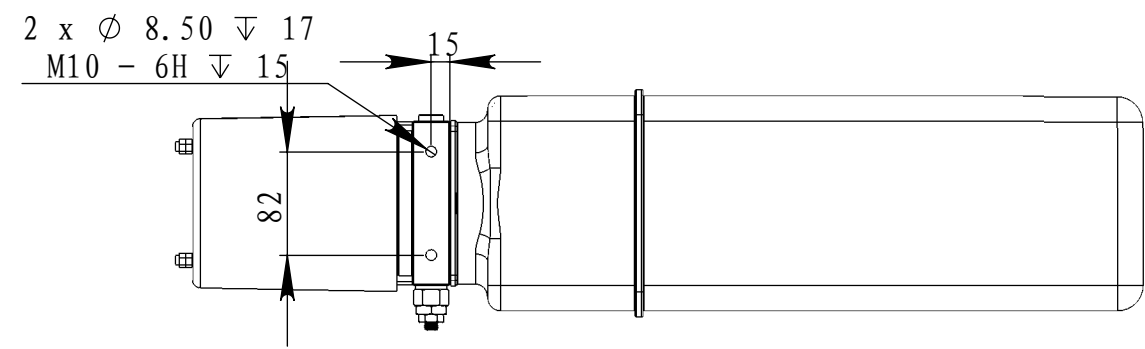

24VDC 1.6KW 2500rpm	24VDC	2.1cc/r	13L	160 bar	G3/8"
Motor	Lowering Coil Voltage	Gear Pump	Oil Tank	System Pressure	

FLOWFIT®

**MANUFACTURERS AND SUPPLIERS
OF HYDRAULIC COMPONENTS**

PART NUMBER: ZZ016025

Everything Hydraulic