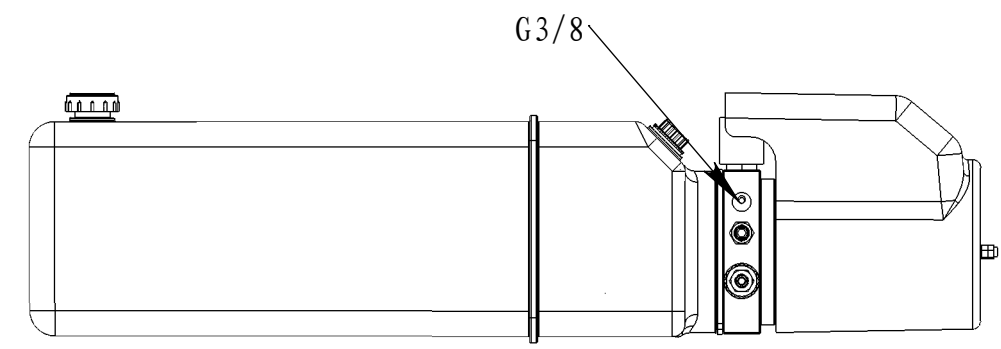

24VDC 1.6KW 2500rpm	24VDC	2.1cc/r	13L	160 bar	G3/8"
Motor	Lowering Coil Voltage	Gear Pump	Oil Tank	System Pressure	

FLOWFIT®

**MANUFACTURERS AND SUPPLIERS
OF HYDRAULIC COMPONENTS**

PART NUMBER: ZZ016025

Everything Hydraulic