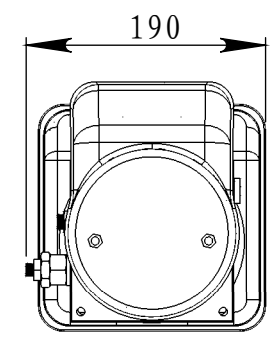

24VDC 1.6KW 2500rpm	24VDC	2.1cc/r	13L	160 bar	G3/8"
Motor	Lowering Coil Voltage	Gear Pump	Oil Tank	System Pressure	

FLOWFIT®

**MANUFACTURERS AND SUPPLIERS
OF HYDRAULIC COMPONENTS**

PART NUMBER: ZZ016025

Everything Hydraulic