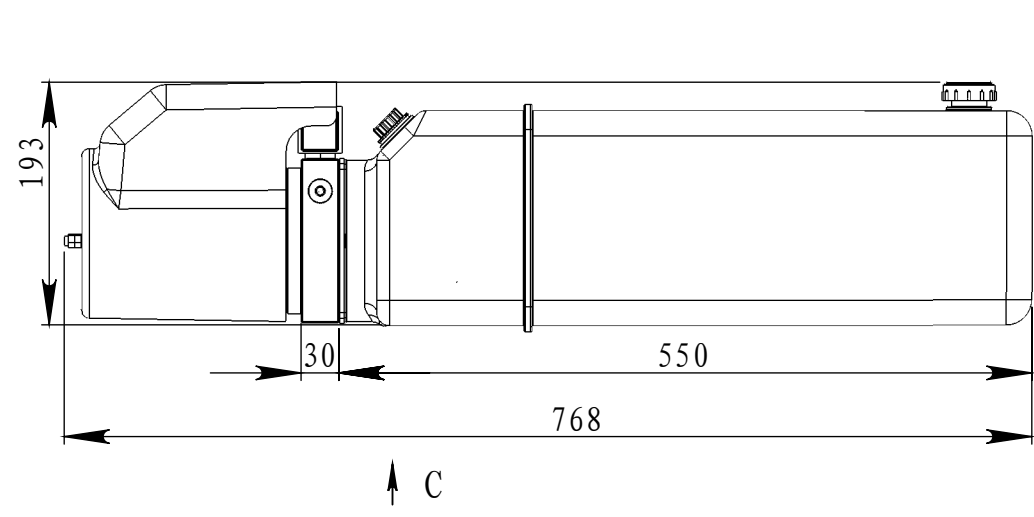

24VDC 1.6KW 2500rpm	24VDC	2.1cc/r	13L	160 bar	G3/8"
Motor	Lowering Coil Voltage	Gear Pump	Oil Tank	System Pressure	

FLOWFIT®

**MANUFACTURERS AND SUPPLIERS
OF HYDRAULIC COMPONENTS**

PART NUMBER: ZZ016025

Everything Hydraulic