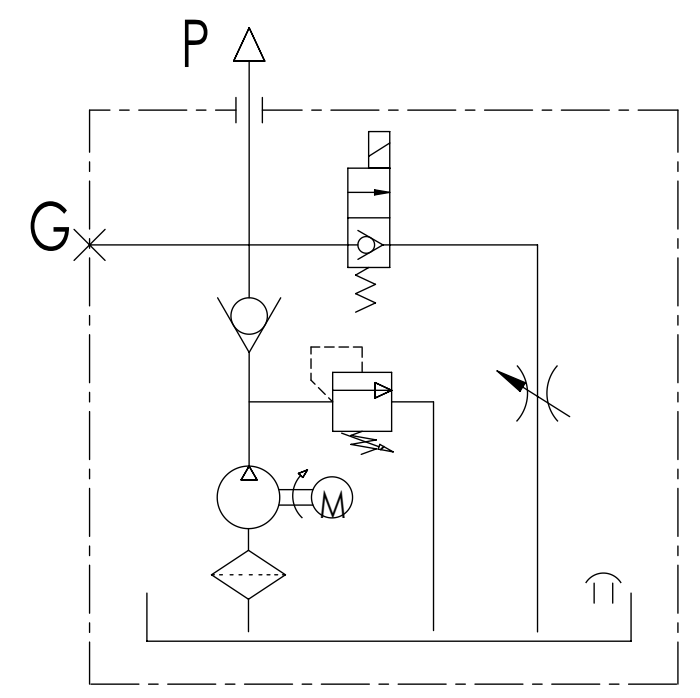

24VDC 1.6KW 2500rpm	24VDC	2.1cc/r	13L	160 bar	G3/8"
Motor	Lowering Coil Voltage	Gear Pump	Oil Tank	System Pressure	

FLOWFIT®

**MANUFACTURERS AND SUPPLIERS
OF HYDRAULIC COMPONENTS**

PART NUMBER: ZZ016025

Everything Hydraulic