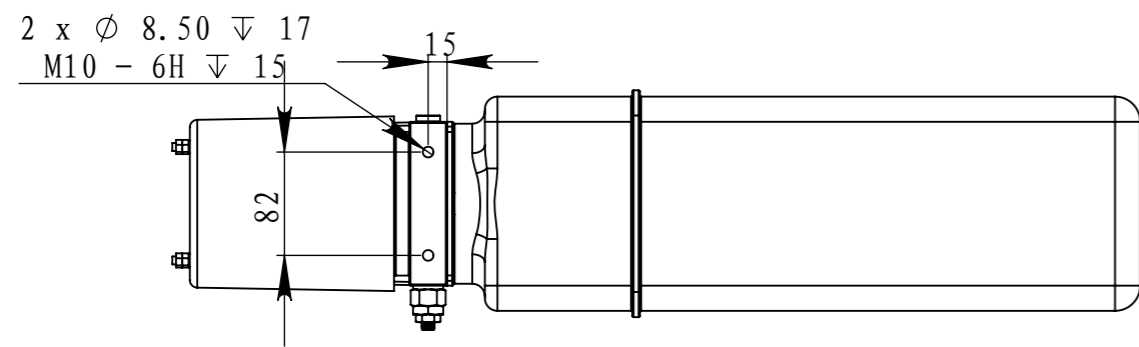

12VDC 1.6KW 2500rpm	12VDC	2.1cc/r	13L	160 bar	G3/8"
Motor	Lowering Coil Voltage	Gear Pump	Oil Tank	System Pressure	

FLOWFIT®

**MANUFACTURERS AND SUPPLIERS
OF HYDRAULIC COMPONENTS**

PART NUMBER ZZ016024

Everything Hydraulic