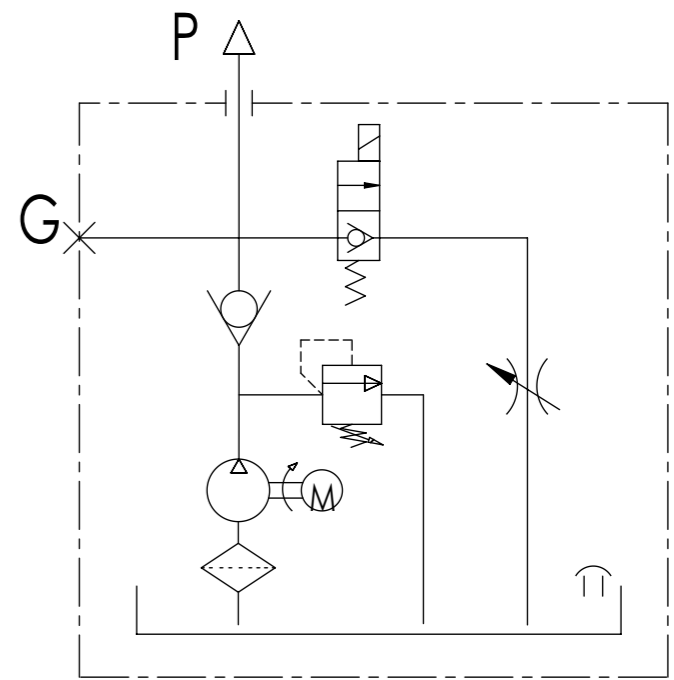

|                        |                          |           |          |                 |       |
|------------------------|--------------------------|-----------|----------|-----------------|-------|
| 12VDC 1.6KW<br>2500rpm | 12VDC                    | 2.1cc/r   | 13L      | 160 bar         | G3/8" |
| Motor                  | Lowering Coil<br>Voltage | Gear Pump | Oil Tank | System Pressure |       |

# FLOWFIT®

**MANUFACTURERS AND SUPPLIERS  
OF HYDRAULIC COMPONENTS**

PART NUMBER ZZ016024

**Everything Hydraulic**