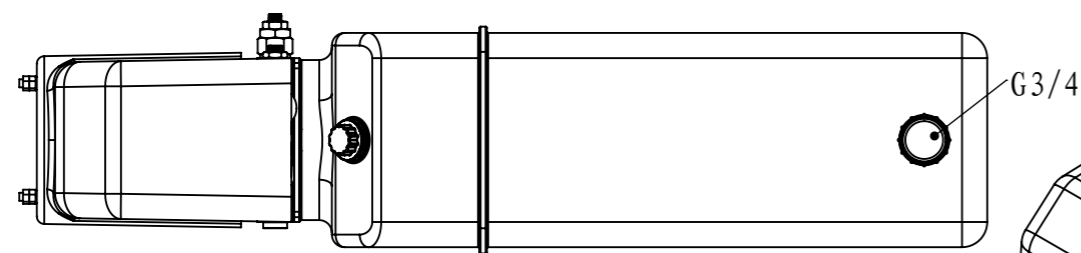

12VDC 1.6KW 2500rpm	12VDC	2.1cc/r	13L	160 bar	G3/8"
Motor	Lowering Coil Voltage	Gear Pump	Oil Tank	System Pressure	

FLOWFIT®

**MANUFACTURERS AND SUPPLIERS
OF HYDRAULIC COMPONENTS**

PART NUMBER ZZ016024

Everything Hydraulic