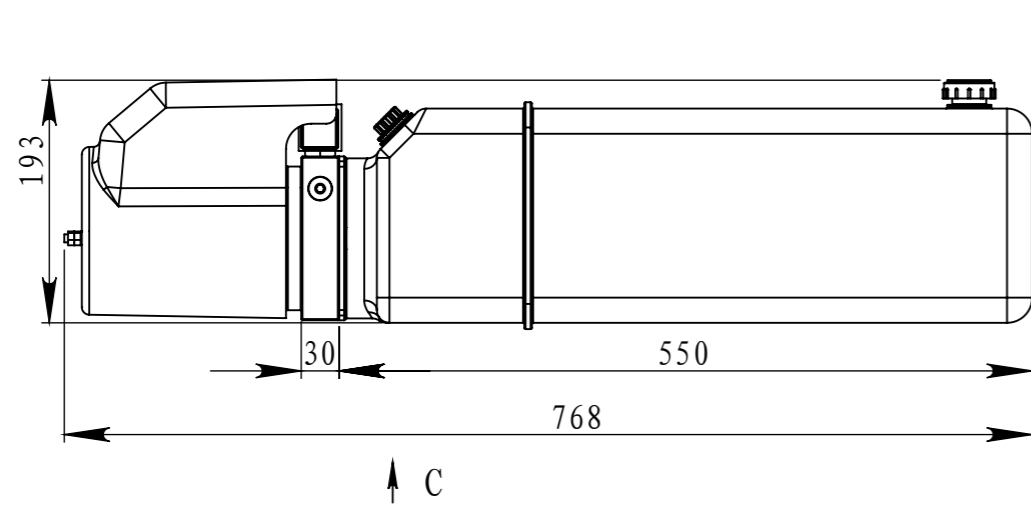

|                        |                          |           |          |                 |       |
|------------------------|--------------------------|-----------|----------|-----------------|-------|
| 12VDC 1.6KW<br>2500rpm | 12VDC                    | 2.1cc/r   | 13L      | 160 bar         | G3/8" |
| Motor                  | Lowering Coil<br>Voltage | Gear Pump | Oil Tank | System Pressure |       |

# FLOWFIT®

**MANUFACTURERS AND SUPPLIERS  
OF HYDRAULIC COMPONENTS**

PART NUMBER ZZ016024

**Everything Hydraulic**