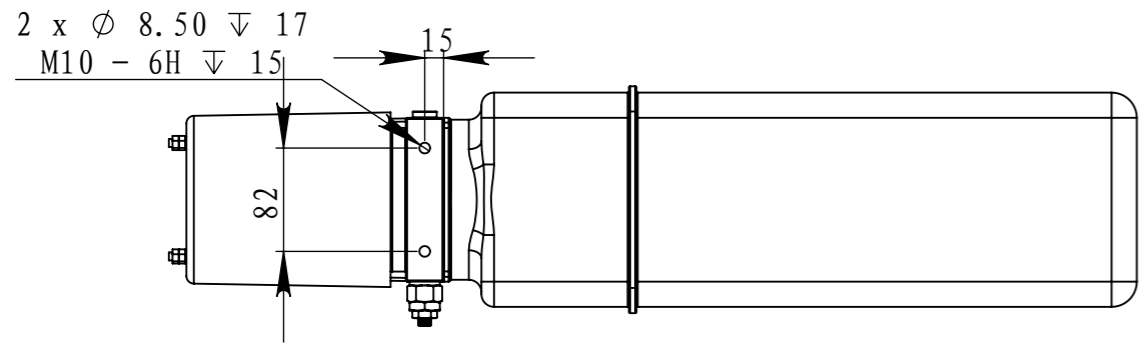

24VDC 1.6KW 2500rpm	24VDC	2.1cc/r	13L	160 bar	G3/8"
Motor	Lowering Coil Voltage	Gear Pump	Oil Tank	System Pressure	

FLOWFIT®

**MANUFACTURERS AND SUPPLIERS
OF HYDRAULIC COMPONENTS**

PART NUMBER ZZ010643

Everything Hydraulic