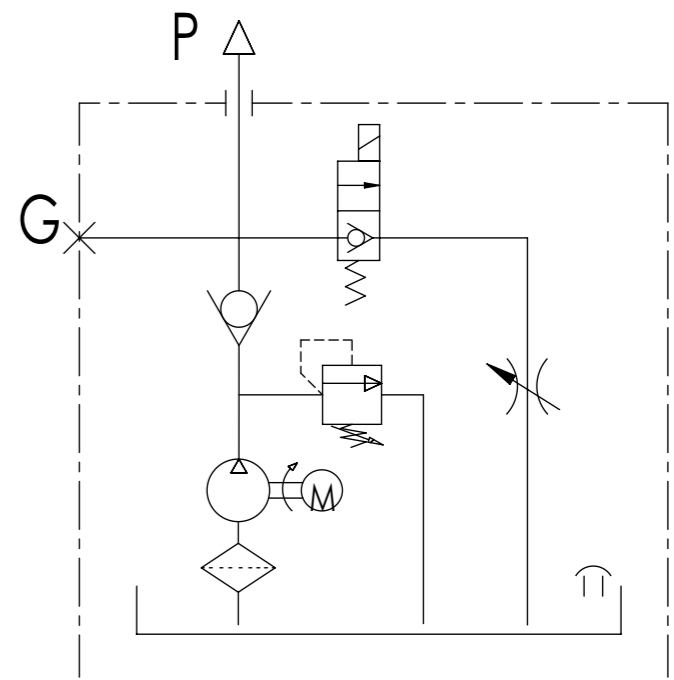

24VDC 1.6KW 2500rpm	24VDC	2.1cc/r	13L	160 bar	G3/8"
Motor	Lowering Coil Voltage	Gear Pump	Oil Tank	System Pressure	

# FLOWFIT®

**MANUFACTURERS AND SUPPLIERS  
OF HYDRAULIC COMPONENTS**

PART NUMBER ZZ010643

**Everything Hydraulic**