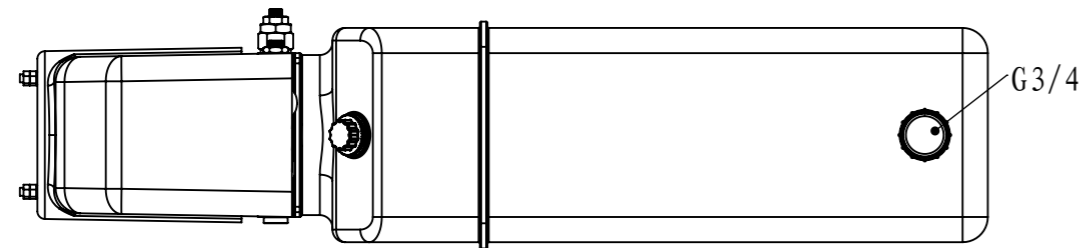

24VDC 1.6KW 2500rpm	24VDC	2.1cc/r	13L	160 bar	G3/8"
Motor	Lowering Coil Voltage	Gear Pump	Oil Tank	System Pressure	

FLOWFIT®

**MANUFACTURERS AND SUPPLIERS
OF HYDRAULIC COMPONENTS**

PART NUMBER ZZ010643

Everything Hydraulic