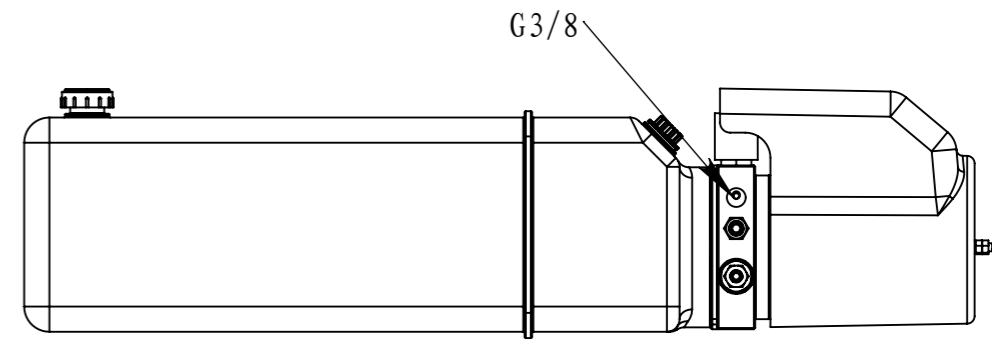

24VDC 1.6KW 2500rpm	24VDC	2.1cc/r	13L	160 bar	G3/8"
Motor	Lowering Coil Voltage	Gear Pump	Oil Tank	System Pressure	

# FLOWFIT®

**MANUFACTURERS AND SUPPLIERS  
OF HYDRAULIC COMPONENTS**

PART NUMBER ZZ010643

**Everything Hydraulic**