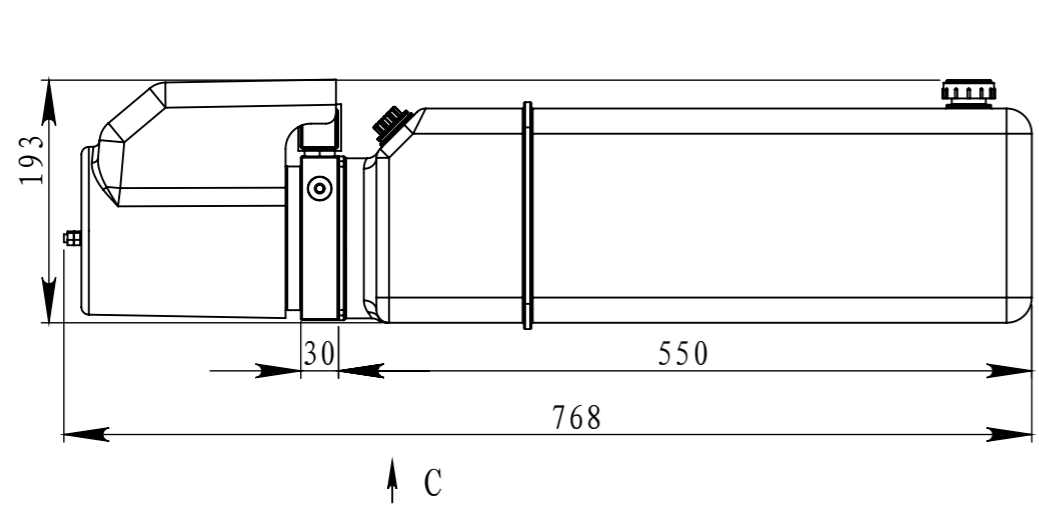

24VDC 1.6KW 2500rpm	24VDC	2.1cc/r	13L	160 bar	G3/8"
Motor	Lowering Coil Voltage	Gear Pump	Oil Tank	System Pressure	

# FLOWFIT®

**MANUFACTURERS AND SUPPLIERS  
OF HYDRAULIC COMPONENTS**

PART NUMBER ZZ010643

**Everything Hydraulic**