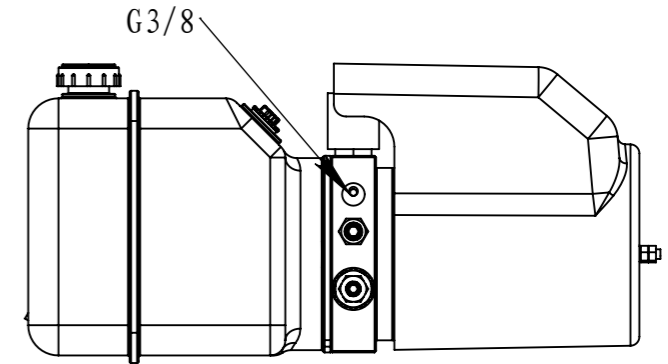

12VDC 1.6KW 2500rpm	12VDC	2.1cc/r	4.5L	160 bar	G3/8"
Motor	Lowering Coil Voltage	Gear Pump	Oil Tank	System Pressure	

FLOWFIT®

**MANUFACTURERS AND SUPPLIERS
OF HYDRAULIC COMPONENTS**

PART NUMBER ZZ004536

2 x \varnothing 8.50 ∇ 17
M10 - 6H ∇ 15