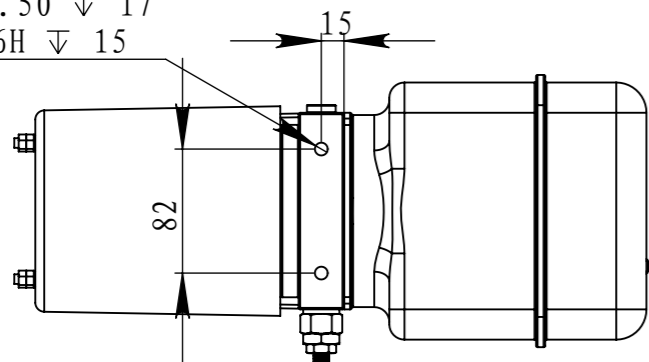

12VDC 1.6KW 2500rpm	12VDC	2.1cc/r	4.5L	160 bar	G3/8"
Motor	Lowering Coil Voltage	Gear Pump	Oil Tank	System Pressure	

FLOWFIT®

**MANUFACTURERS AND SUPPLIERS
OF HYDRAULIC COMPONENTS**

PART NUMBER ZZ004536

2 x \varnothing 8.50 ∇ 17
M10 - 6H ∇ 15