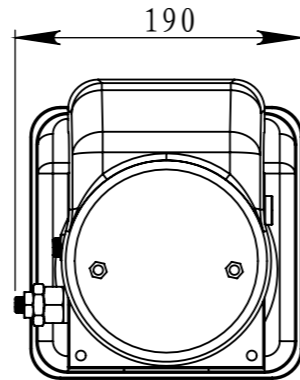

12VDC 1.6KW 2500rpm	12VDC	2.1cc/r	4.5L	160 bar	G3/8"
Motor	Lowering Coil Voltage	Gear Pump	Oil Tank	System Pressure	

FLOWFIT®

**MANUFACTURERS AND SUPPLIERS
OF HYDRAULIC COMPONENTS**

PART NUMBER ZZ004536

2 x \varnothing 8.50 ∇ 17
M10 - 6H ∇ 15