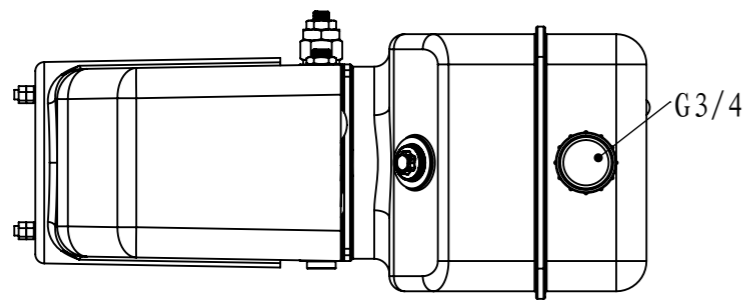

12VDC 1.6KW 2500rpm	12VDC	2.1cc/r	4.5L	160 bar	G3/8"
Motor	Lowering Coil Voltage	Gear Pump	Oil Tank	System Pressure	

FLOWFIT®

**MANUFACTURERS AND SUPPLIERS
OF HYDRAULIC COMPONENTS**

PART NUMBER ZZ004536

2 x \varnothing 8.50 ∇ 17
M10 - 6H ∇ 15