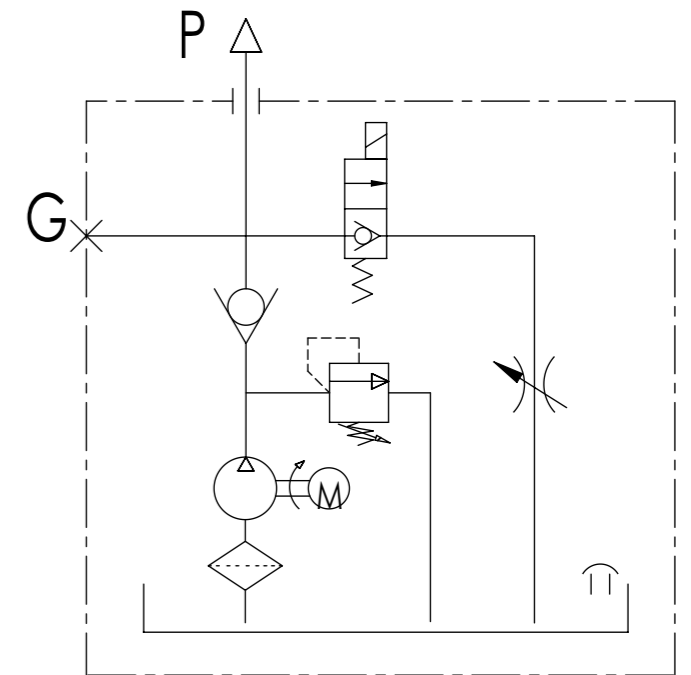

12VDC 1.6KW 2500rpm	12VDC	2.1cc/r	4.5L	160 bar	G3/8"
Motor	Lowering Coil Voltage	Gear Pump	Oil Tank	System Pressure	

FLOWFIT®

**MANUFACTURERS AND SUPPLIERS
OF HYDRAULIC COMPONENTS**

PART NUMBER ZZ004536

2 x \varnothing 8.50 ∇ 17
M10 - 6H ∇ 15