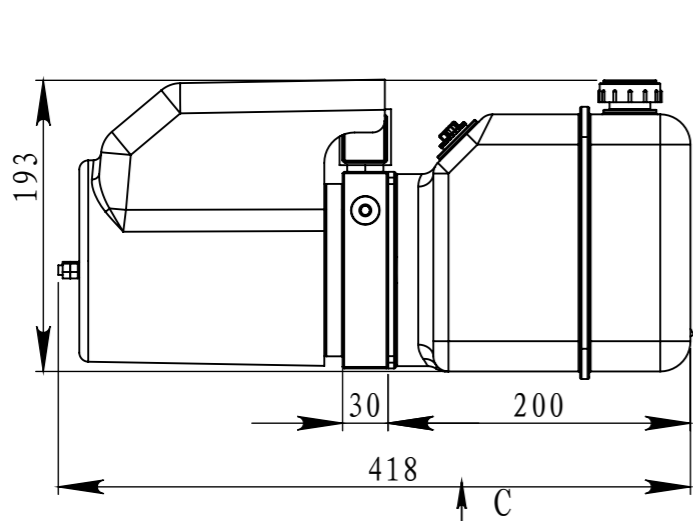

12VDC 1.6KW 2500rpm	12VDC	2.1cc/r	4.5L	160 bar	G3/8"
Motor	Lowering Coil Voltage	Gear Pump	Oil Tank	System Pressure	

FLOWFIT®

**MANUFACTURERS AND SUPPLIERS
OF HYDRAULIC COMPONENTS**

PART NUMBER ZZ004536

2 x \varnothing 8.50 ∇ 17
M10 - 6H ∇ 15