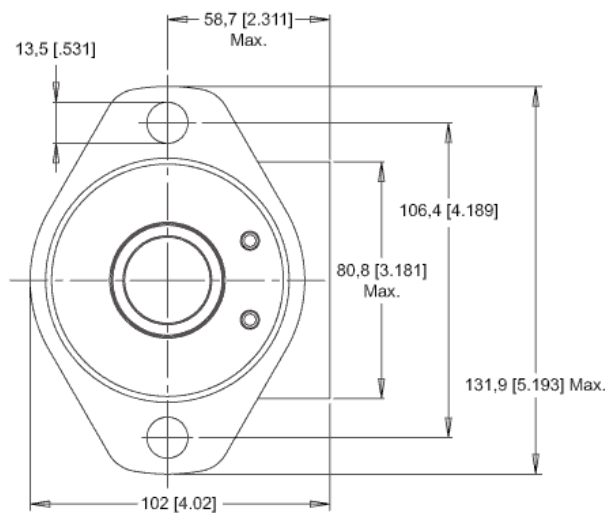

MODEL NO.
155250A6312BAAAA

Mounting
Flange