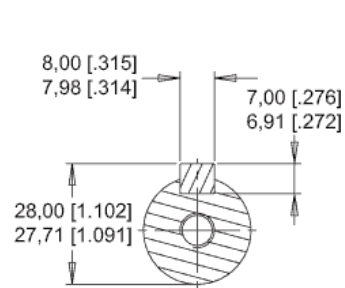

MODEL NO.
155250A6312BAAAA

Mounting
Flange