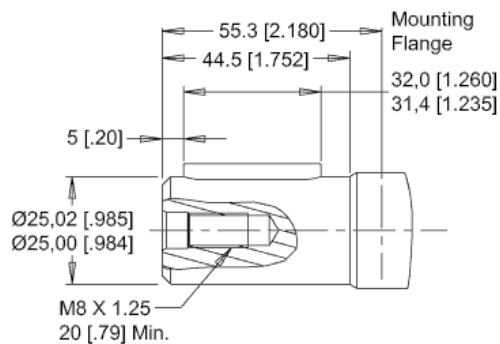

MODEL NO.
155250A6312BAAAA

Mounting
Flange