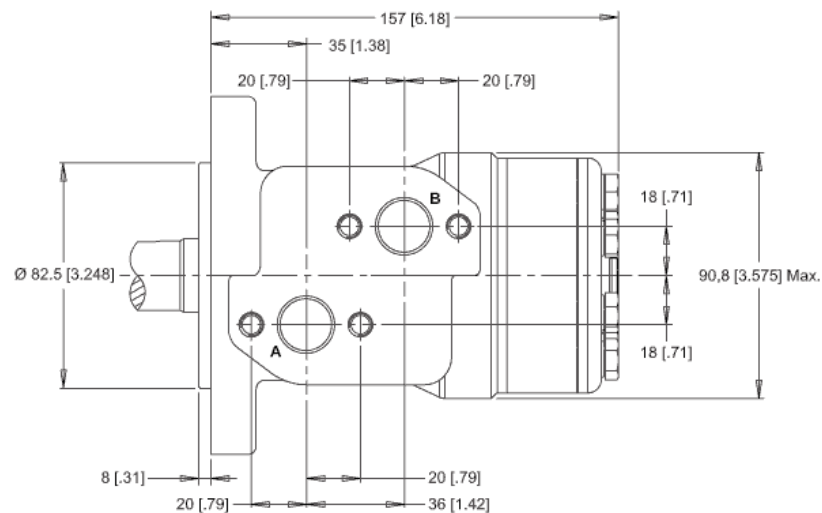

MODEL NO.
155250A6312BAAAA

Mounting
Flange