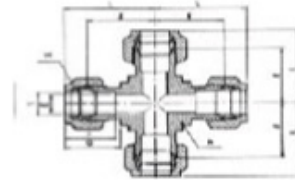

# 316 Stainless Steel Twin Ferrule Imperial Tube Fittings

### Tube x Tube

PART NO	T in	E min	h in	H in	F	G	I	L
UC-125	1/8	2.28	3/8	7/16	12.70	15.24	15.74	35.56
UC-250	1/4	4.82	1/2	9/16	15.24	17.78	19.55	40.89
UC-312	5/16	6.35	1/2	5/8	16.25	18.54	21.33	42.92
UC-375	3/8	7.11	11/16	11/16	16.76	19.30	23.11	44.95
UC-500	1/2	10.41	13/16	7/8	22.86	21.84	25.90	51.30
UC-750	3/4	15.74	1	1-1/8	24.38	21.84	29.71	53.59
UC-1000	1	22.35	1-27/64	1-1/2	31.24	26.41	36.83	64.77