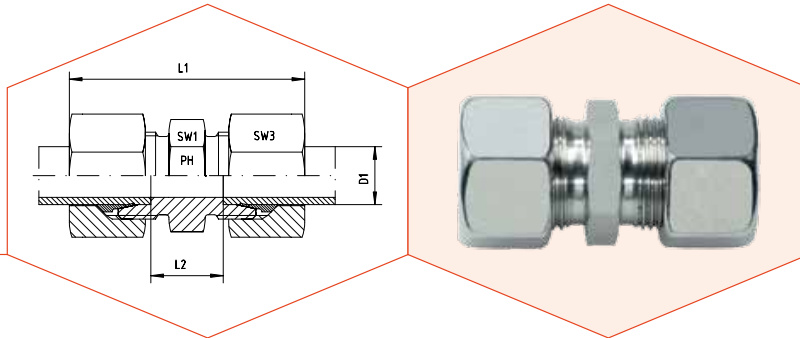

# GV - GERADE VERSCHRAUBUNGEN

## GV - STRAIGHT COUPLINGS

PRODUKTE / PRODUCTS

ERLÄUTERUNG / EXPLANATION

Reihe Series	Druck Pressure PN	Rohr A.D. Tube O.D. D1	Ca. Maße Approx. Dimensions				Bestellzeichen Order-Code Standard
			L1	L2	SW1	SW3	
L	500	6	44,0	10	12	14	G6-UL
L	500	8	45,0	11	14	17	G8-UL
L	500	10	48,0	13	17	19	G10-UL
L	400	12	49,0	14	19	22	G12-UL
L	400	15	54,0	16	24	27	G15-UL
L	400	18	56,0	16	27	32	G18-UL
L	250	22	63,0	20	32	36	G22-UL
L	250	28	65,0	21	41	41	G28-UL
L	250	35	74,0	20	46	50	G35-UL
L	250	42	75,0	21	55	60	G42-UL

Reihe Series	Druck Pressure PN	Rohr A.D. Tube O.D. D1	Ca. Maße Approx. Dimensions				Bestellzeichen Order-Code Standard
			L1	L2	SW1	SW3	
S	800	6	50,0	16	14	17	G6-US
S	800	8	52,0	18	17	19	G8-US
S	800	10	54,0	17	19	22	G10-US
S	630	12	57,0	19	22	24	G12-US
S	630	14	63,0	22	24	27	G14-US
S	630	16	65,0	21	27	30	G16-US
S	420	20	73,0	23	32	36	G20-US
S	420	25	84,0	26	41	46	G25-US
S	420	30	88,0	27	46	50	G30-US
S	420	38	99,0	29	55	60	G38-US