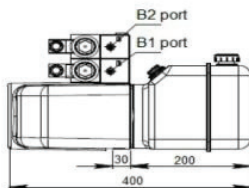

## FLOWFIT 24VDC DOUBLE ACTING, DOUBLE NG6 (CETOP 3) SOLENOID VALVE POWER PACKS

### DOUBLE ACTING, DOUBLE NG6 SOLENOID VALVE WIRING DIAGRAM

### 4.5 LITRE POWER PACK DIMENSIONS

## 8.0 LITRE POWER PACK DIMENSIONS