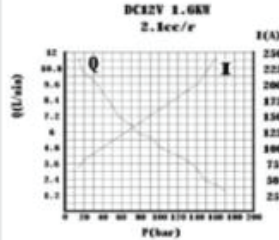

## FLOWFIT 24VDC DOUBLE ACTING, DOUBLE NG6 (CETOP 3) SOLENOID VALVE POWER PACKS

### DOUBLE ACTING, DOUBLE NG6 SOLENOID VALVE WIRING DIAGRAM

### 4.5 LITRE POWER PACK DIMENSIONS

## 8.0 LITRE POWER PACK DIMENSIONS