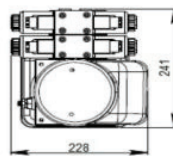

### DOUBLE ACTING, DOUBLE NG6 SOLENOID VALVE WIRING DIAGRAM

### 4.5 LITRE POWER PACK DIMENSIONS

## 8.0 LITRE POWER PACK DIMENSIONS