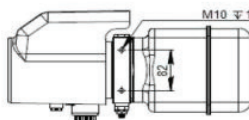

## FLOWFIT 24VDC DOUBLE ACTING, DOUBLE NG6 (CETOP 3) SOLENOID VALVE POWER PACKS

### DOUBLE ACTING, DOUBLE NG6 SOLENOID VALVE WIRING DIAGRAM

### 4.5 LITRE POWER PACK DIMENSIONS

## 8.0 LITRE POWER PACK DIMENSIONS