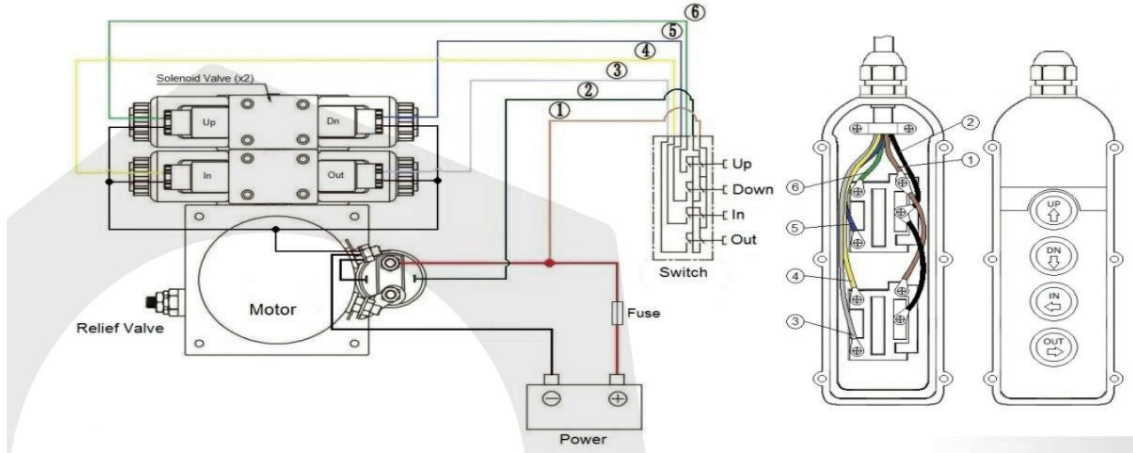

## FLOWFIT 24VDC DOUBLE ACTING, DOUBLE NG6 (CETOP 3) SOLENOID VALVE POWER PACKS

### DOUBLE ACTING, DOUBLE NG6 SOLENOID VALVE WIRING DIAGRAM

### 4.5 LITRE POWER PACK DIMENSIONS

## 8.0 LITRE POWER PACK DIMENSIONS