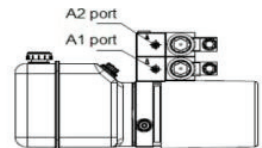

## FLOWFIT 24VDC DOUBLE ACTING, DOUBLE NG6 (CETOP 3) SOLENOID VALVE POWER PACKS

### 4.5 LITRE POWER PACK DIMENSIONS

## 8.0 LITRE POWER PACK DIMENSIONS