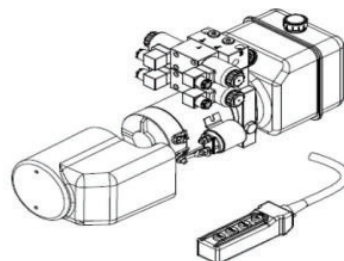

## FLOWFIT 24VDC DOUBLE ACTING, DOUBLE NG6 (CETOP 3) SOLENOID VALVE POWER PACKS

### DOUBLE ACTING, DOUBLE NG6 SOLENOID VALVE WIRING DIAGRAM

### 4.5 LITRE POWER PACK DIMENSIONS

## 8.0 LITRE POWER PACK DIMENSIONS