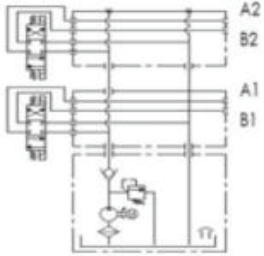

## FLOWFIT 24VDC DOUBLE ACTING, DOUBLE NG6 (CETOP 3) SOLENOID VALVE POWER PACKS

### DOUBLE ACTING, DOUBLE NG6 SOLENOID VALVE WIRING DIAGRAM

### 4.5 LITRE POWER PACK DIMENSIONS

## 8.0 LITRE POWER PACK DIMENSIONS