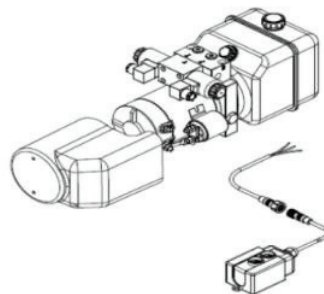

## FLOWFIT 24VDC DOUBLE ACTING, NG6 (CETOP 3) SOLENOID VALVE POWER PACKS

### DOUBLE ACTING, NG6 SOLENOID VALVE WIRING DIAGRAM

### 4.5 LITRE POWER PACK DIMENSIONS

## 8.0 LITRE POWER PACK DIMENSIONS