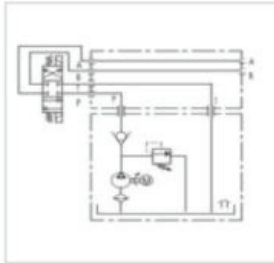

## FLOWFIT 24VDC DOUBLE ACTING, NG6 (CETOP 3) SOLENOID VALVE POWER PACKS

### DOUBLE ACTING, NG6 SOLENOID VALVE WIRING DIAGRAM

### 4.5 LITRE POWER PACK DIMENSIONS

## 8.0 LITRE POWER PACK DIMENSIONS