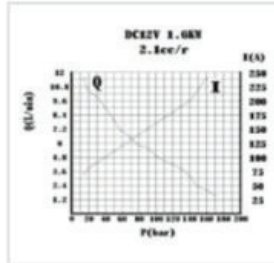

## FLOWFIT 24VDC DOUBLE ACTING, NG6 (CETOP 3) SOLENOID VALVE POWER PACKS

### DOUBLE ACTING, NG6 SOLENOID VALVE WIRING DIAGRAM

### 4.5 LITRE POWER PACK DIMENSIONS

## 8.0 LITRE POWER PACK DIMENSIONS