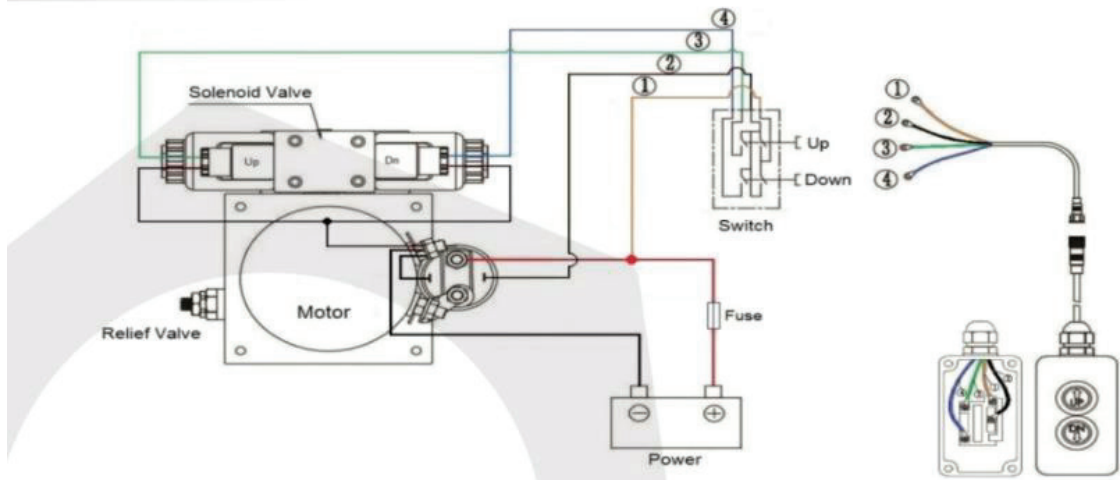

## FLOWFIT 24VDC DOUBLE ACTING, NG6 (CETOP 3) SOLENOID VALVE POWER PACKS

### DOUBLE ACTING, NG6 SOLENOID VALVE WIRING DIAGRAM

### 4.5 LITRE POWER PACK DIMENSIONS

## 8.0 LITRE POWER PACK DIMENSIONS