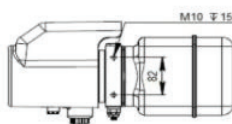

## FLOWFIT 24VDC DOUBLE ACTING, NG6 (CETOP 3) SOLENOID VALVE POWER PACKS

### DOUBLE ACTING, NG6 SOLENOID VALVE WIRING DIAGRAM

### 4.5 LITRE POWER PACK DIMENSIONS

## 8.0 LITRE POWER PACK DIMENSIONS