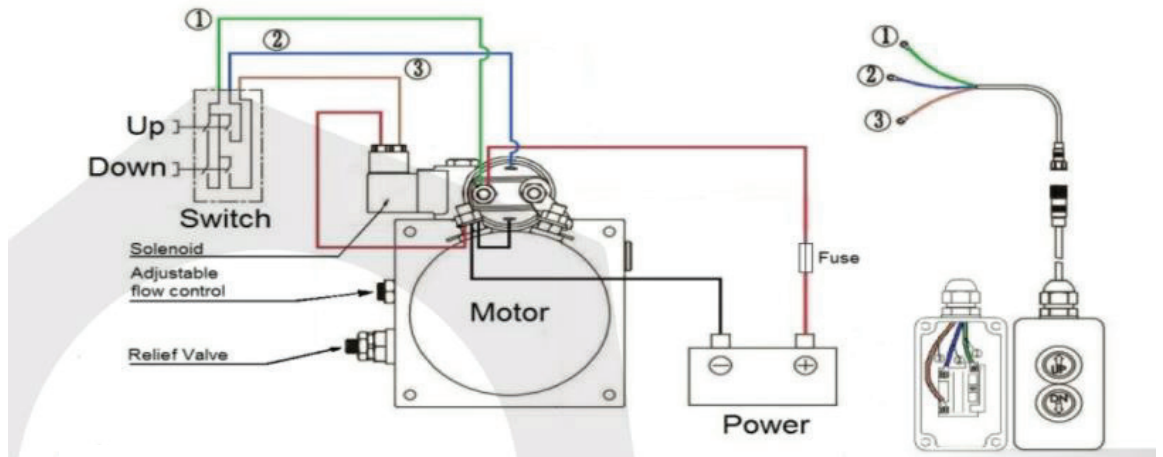

FLOWFIT 24VDC SINGLE ACTING HYDRAULIC POWER PACKS

SINGLE ACTING WIRING DIAGRAM

4.5 LITRE POWER PACK DIMENSIONS

8.0 LITRE POWER PACK DIMENSIONS