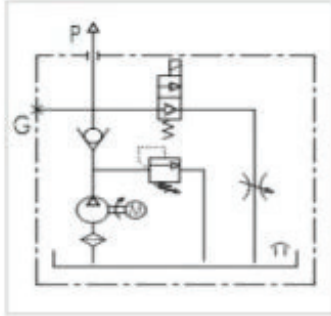

FLOWFIT 24VDC SINGLE ACTING HYDRAULIC POWER PACKS

SINGLE ACTING WIRING DIAGRAM

4.5 LITRE POWER PACK DIMENSIONS

8.0 LITRE POWER PACK DIMENSIONS