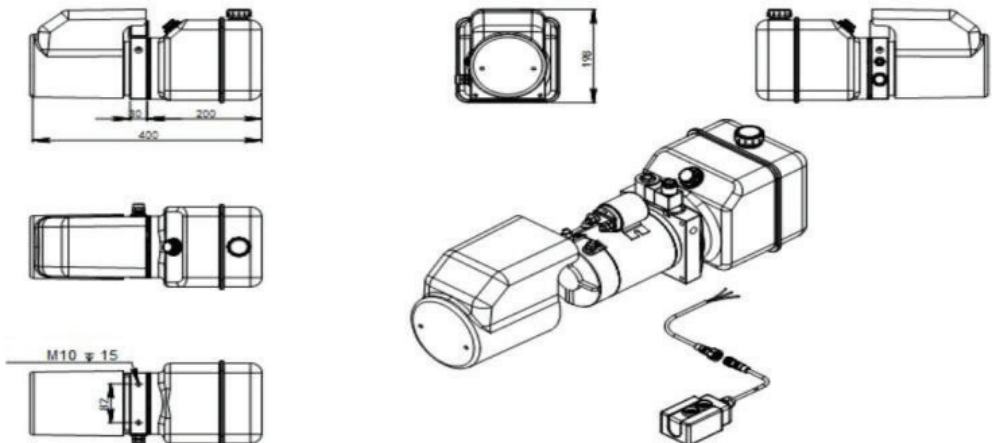

FLOWFIT 24VDC SINGLE ACTING HYDRAULIC POWER PACKS

SINGLE ACTING WIRING DIAGRAM

4.5 LITRE POWER PACK DIMENSIONS

8.0 LITRE POWER PACK DIMENSIONS