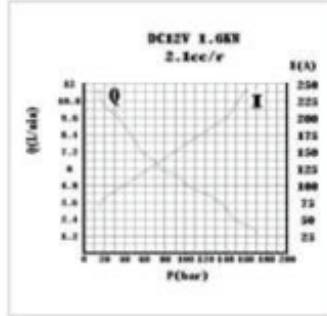

FLOWFIT 24VDC SINGLE ACTING HYDRAULIC POWER PACKS

SINGLE ACTING WIRING DIAGRAM

4.5 LITRE POWER PACK DIMENSIONS

8.0 LITRE POWER PACK DIMENSIONS