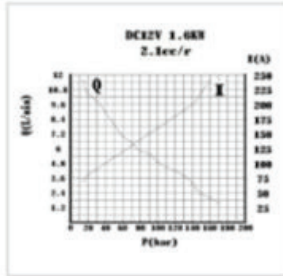

FLOWFIT 12VDC DOUBLE ACTING, DOUBLE NG6 (CETOP 3) SOLENOID VALVE POWER PACKS

DOUBLE ACTING, DOUBLE NG6 SOLENOID VALVE WIRING DIAGRAM

4.5 LITRE POWER PACK DIMENSIONS

8.0 LITRE POWER PACK DIMENSIONS