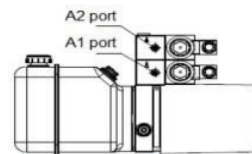

FLOWFIT 12VDC DOUBLE ACTING, DOUBLE NG6 (CETOP 3) SOLENOID VALVE POWER PACKS

DOUBLE ACTING, DOUBLE NG6 SOLENOID VALVE WIRING DIAGRAM

4.5 LITRE POWER PACK DIMENSIONS

8.0 LITRE POWER PACK DIMENSIONS