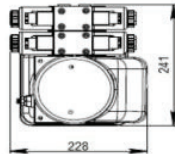

FLOWFIT 12VDC DOUBLE ACTING, DOUBLE NG6 (CETOP 3) SOLENOID VALVE POWER PACKS

DOUBLE ACTING, DOUBLE NG6 SOLENOID VALVE WIRING DIAGRAM

4.5 LITRE POWER PACK DIMENSIONS

8.0 LITRE POWER PACK DIMENSIONS