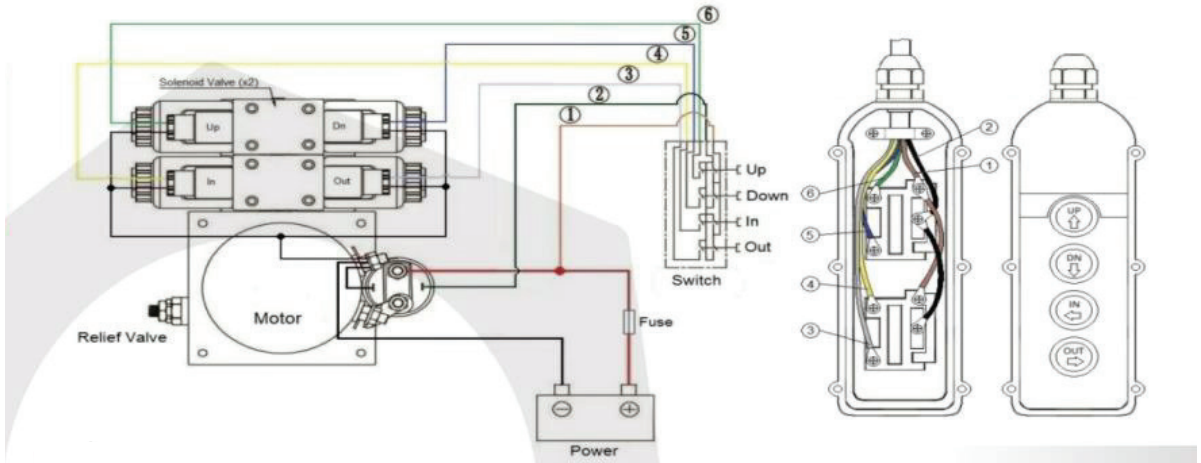

FLOWFIT 12VDC DOUBLE ACTING, DOUBLE NG6 (CETOP 3) SOLENOID VALVE POWER PACKS

DOUBLE ACTING, DOUBLE NG6 SOLENOID VALVE WIRING DIAGRAM

4.5 LITRE POWER PACK DIMENSIONS

8.0 LITRE POWER PACK DIMENSIONS