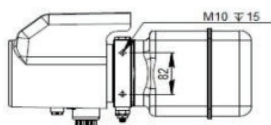

FLOWFIT 12VDC DOUBLE ACTING, DOUBLE NG6 (CETOP 3) SOLENOID VALVE POWER PACKS

DOUBLE ACTING, DOUBLE NG6 SOLENOID VALVE WIRING DIAGRAM

4.5 LITRE POWER PACK DIMENSIONS

8.0 LITRE POWER PACK DIMENSIONS