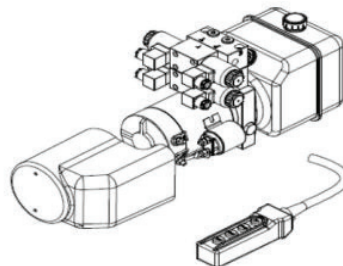

FLOWFIT 12VDC DOUBLE ACTING, DOUBLE NG6 (CETOP 3) SOLENOID VALVE POWER PACKS

DOUBLE ACTING, DOUBLE NG6 SOLENOID VALVE WIRING DIAGRAM

4.5 LITRE POWER PACK DIMENSIONS

8.0 LITRE POWER PACK DIMENSIONS