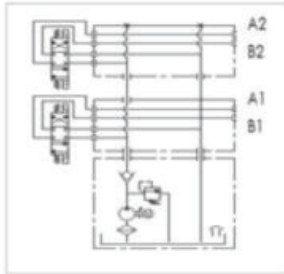

FLOWFIT 12VDC DOUBLE ACTING, DOUBLE NG6 (CETOP 3) SOLENOID VALVE POWER PACKS

DOUBLE ACTING, DOUBLE NG6 SOLENOID VALVE WIRING DIAGRAM

4.5 LITRE POWER PACK DIMENSIONS

8.0 LITRE POWER PACK DIMENSIONS