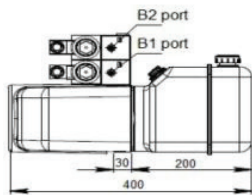

FLOWFIT 12VDC DOUBLE ACTING, DOUBLE NG6 (CETOP 3) SOLENOID VALVE POWER PACKS

DOUBLE ACTING, DOUBLE NG6 SOLENOID VALVE WIRING DIAGRAM

4.5 LITRE POWER PACK DIMENSIONS

8.0 LITRE POWER PACK DIMENSIONS