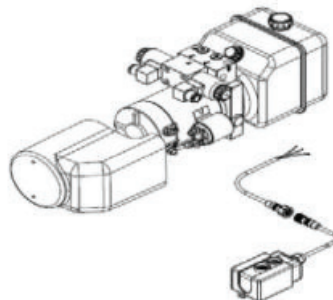

## FLOWFIT 12VDC DOUBLE ACTING, NG6 (CETOP 3) SOLENOID VALVE POWER PACKS

### DOUBLE ACTING, NG6 SOLENOID VALVE WIRING DIAGRAM

### 4.5 LITRE POWER PACK DIMENSIONS

## 8.0 LITRE POWER PACK DIMENSIONS