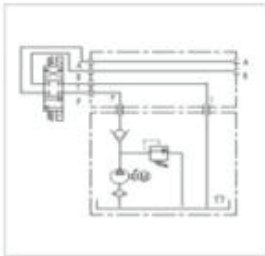

## FLOWFIT 12VDC DOUBLE ACTING, NG6 (CETOP 3) SOLENOID VALVE POWER PACKS

### DOUBLE ACTING, NG6 SOLENOID VALVE WIRING DIAGRAM

### 4.5 LITRE POWER PACK DIMENSIONS

## 8.0 LITRE POWER PACK DIMENSIONS