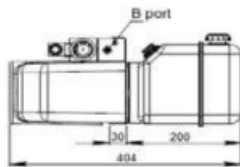

### DOUBLE ACTING, NG6 SOLENOID VALVE WIRING DIAGRAM

### 4.5 LITRE POWER PACK DIMENSIONS

## 8.0 LITRE POWER PACK DIMENSIONS