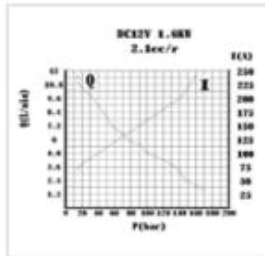

## FLOWFIT 12VDC DOUBLE ACTING, NG6 (CETOP 3) SOLENOID VALVE POWER PACKS

### DOUBLE ACTING, NG6 SOLENOID VALVE WIRING DIAGRAM

### 4.5 LITRE POWER PACK DIMENSIONS

## 8.0 LITRE POWER PACK DIMENSIONS