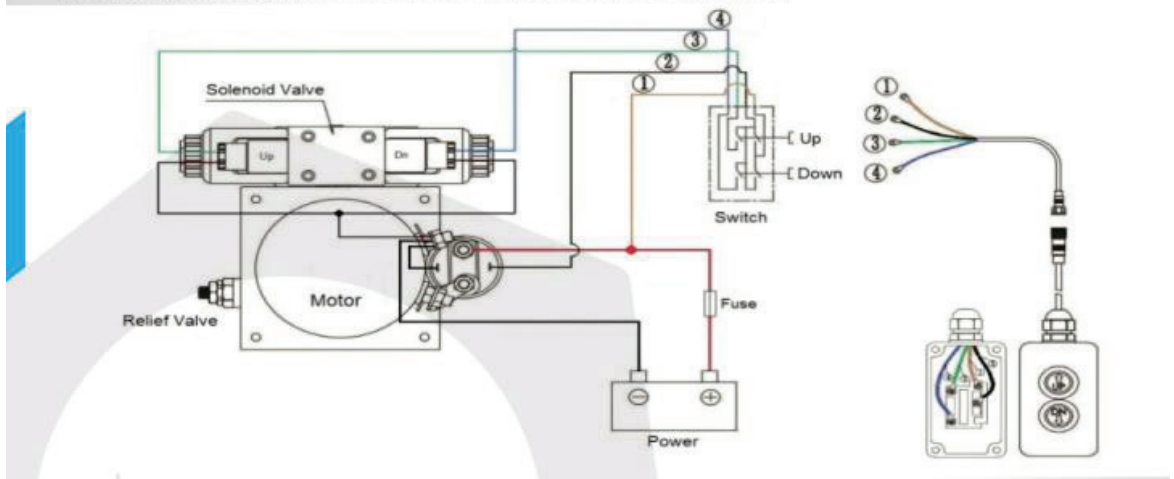

## FLOWFIT 12VDC DOUBLE ACTING, NG6 (CETOP 3) SOLENOID VALVE POWER PACKS

### DOUBLE ACTING, NG6 SOLENOID VALVE WIRING DIAGRAM

### 4.5 LITRE POWER PACK DIMENSIONS

## 8.0 LITRE POWER PACK DIMENSIONS