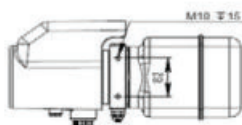

## FLOWFIT 12VDC DOUBLE ACTING, NG6 (CETOP 3) SOLENOID VALVE POWER PACKS

### DOUBLE ACTING, NG6 SOLENOID VALVE WIRING DIAGRAM

### 4.5 LITRE POWER PACK DIMENSIONS

## 8.0 LITRE POWER PACK DIMENSIONS