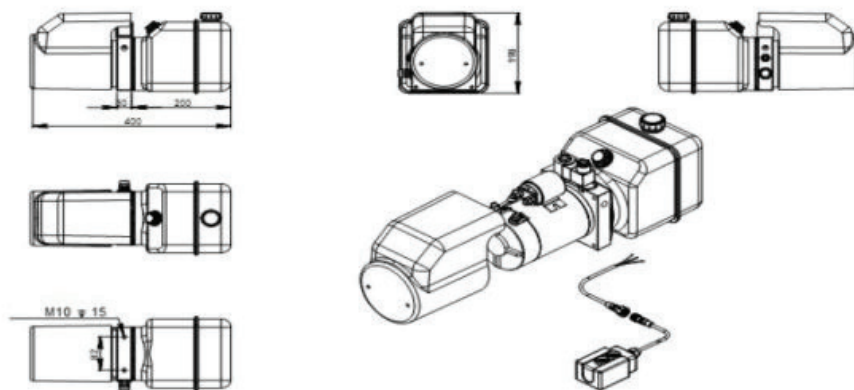

**FLOWFIT 12VDC SINGLE ACTING HYDRAULIC POWER PACKS**

**SINGLE ACTING WIRING DIAGRAM**

**SINGLE ACTING (WITH REMOTE) WIRING DIAGRAM**

## 4.5 LITRE POWER PACK DIMENSIONS

## 8.0 LITRE POWER PACK DIMENSIONS