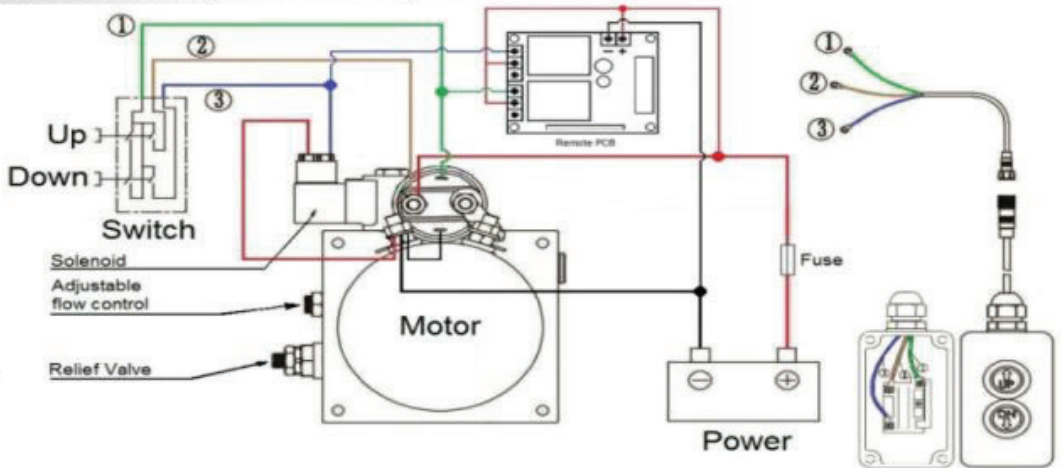

**FLOWFIT 12VDC SINGLE ACTING HYDRAULIC POWER PACKS**

**SINGLE ACTING WIRING DIAGRAM**

**SINGLE ACTING (WITH REMOTE) WIRING DIAGRAM**

## 4.5 LITRE POWER PACK DIMENSIONS

## 8.0 LITRE POWER PACK DIMENSIONS