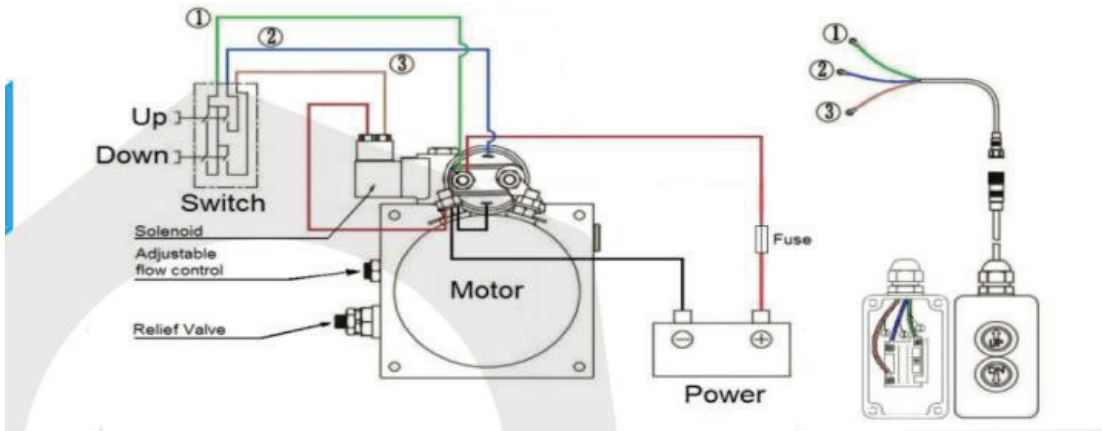

**FLOWFIT 12VDC SINGLE ACTING HYDRAULIC POWER PACKS**

**SINGLE ACTING WIRING DIAGRAM**

**SINGLE ACTING (WITH REMOTE) WIRING DIAGRAM**

## 4.5 LITRE POWER PACK DIMENSIONS

## 8.0 LITRE POWER PACK DIMENSIONS