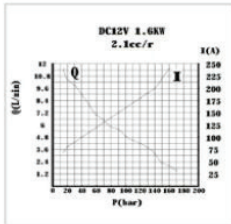

**FLOWFIT 12VDC SINGLE ACTING HYDRAULIC POWER PACKS**

**SINGLE ACTING WIRING DIAGRAM**

**SINGLE ACTING (WITH REMOTE) WIRING DIAGRAM**

## 4.5 LITRE POWER PACK DIMENSIONS

## 8.0 LITRE POWER PACK DIMENSIONS