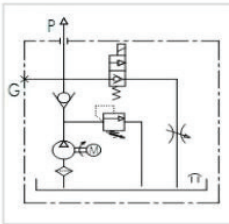

**FLOWFIT 12VDC SINGLE ACTING HYDRAULIC POWER PACKS**

**SINGLE ACTING WIRING DIAGRAM**

**SINGLE ACTING (WITH REMOTE) WIRING DIAGRAM**

## 4.5 LITRE POWER PACK DIMENSIONS

## 8.0 LITRE POWER PACK DIMENSIONS