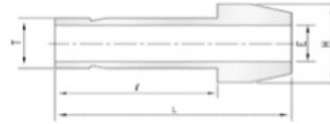

316 Stainless Steel Twin Ferrule Imperial Tube Fittings

Port Connectors

Tube x Tube

Part No	Tube O.D	E	H	I	L
PC-125	1/8	1.77	6.09	15.75	22.35
PC-250	1/4	4.57	9.39	18.79	24.63
PC-312	5/16	6.35	10.92	20.06	25.90
PC-375	3/8	7.11	12.70	20.32	26.16
PC-500	1/2	9.90	15.74	25.90	35.81
PC-750	3/4	14.98	22.09	27.68	37.33
PC-1000	1	20.06	28.44	34.54	48.26