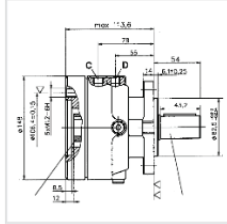

ELB BRAKES

Code example

ELB288-
MOTOR TYPE

43-
SIZE

C
OUTPUT SHAFT OPTION

OUTPUT SHAFT OPTIONS					
ELB288		ELB289/90		ELB314/315	
C	25mm straight keyed shaft	CB	32mm straight keyed shaft	C	40mm straight keyed shaft
CO	1" straight keyed shaft	KB	35mm dia 1:10 taper shaft	CO	1 1/2" straight keyed shaft
SH	1" 6B splined shaft			SH	1 1/2" 17T splined shaft
				K	45mm dia 1:10 taper shaft