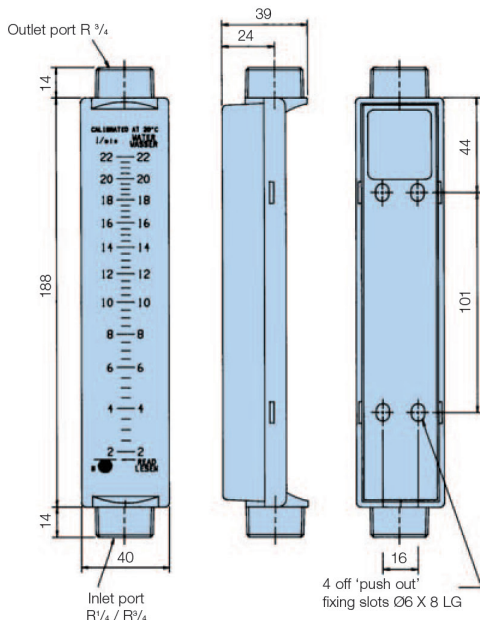

Installation Details

Ordering Information

Standard products table

Product number	Supersedes	Media	Ports (BSPT male)	Flow range (l/min)	Float material
LF802412	LF.2020	Water	3/4 - 3/4	0.2 - 2.0	Acetal
LF802413	LF.2100	Water	3/4 - 3/4	2.0 - 10.0	S/Steel
LF802414	LF.2220	Water	3/4 - 3/4	3.0 - 22.0	S/Steel
LF801431	LF.1002	Oil	1/4 - 3/4	0.010 - 0.20	S/Steel
LF802432	LF.1009	Oil	3/4 - 3/4	0.1 - 0.9	Acetal
LF802434	LF.1090	Oil	3/4 - 3/4	1.0 - 9.0	S/Steel
LF801411	LF.2005	Water	1/4 - 3/4	0.06 - 0.55	S/Steel

Note 1: Part numbers featured with bold highlighted codes will ensure a 'standard' product selection.
Note 2: Alternate displayed part number selection will require you to contact Parker Filtration for availability.

Highlights Key (Denotes part number availability)

123	Item is standard
123	Item is standard green option
123	Item is semi standard
123	Item is non standard

Note: Standard items are in stock, semi standard items are available within four weeks