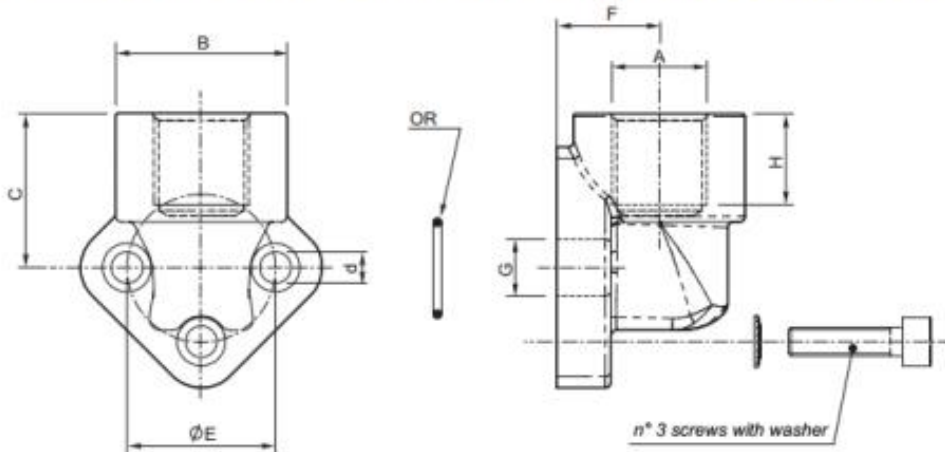

FLOWFIT® TECHNICAL DATA SHEET

ELBOW CONNECTORS FOR PUMP PORT CONNECTIONS TYPE 'N'

STEEL

Type	A	B	C	d	E	F	G	H	List Price £
FG3826	3/8" BSP	30 (1.181)	27.5 (1.083)	5.5 (0.217)	26 (1.024)	17 (0.669)	11 (0.433)	12 (0.472)	£11.17
FG3830	3/8" BSP	30 (1.181)	27.5 (1.083)	6.5 (0.256)	30 (1.181)	17 (0.669)	12 (0.472)	12 (0.472)	£11.17
FG1230	1/2" BSP	30 (1.181)	27.5 (1.083)	6.5 (0.256)	30 (1.181)	17 (0.669)	12 (0.472)	12 (0.472)	£11.17
FG3440	3/4" BSP	38 (1.496)	36 (1.417)	8.5 (0.335)	40 (1.575)	21 (0.817)	19 (0.748)	16 (0.630)	£14.28
FG151	1" BSP	45 (1.772)	47 (1.850)	10.5 (0.413)	51 (2.008)	26 (1.024)	25 (0.984)	18 (0.709)	£23.12
FG112725	1"1/2 BSP	63 (2.480)	56 (2.205)	13 (0.512)	72.5 (2.854)	34.5 (1.358)	40 (1.575)	24 (0.945)	£52.63