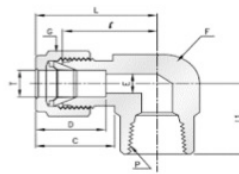

316 Stainless Steel Twin Ferrule Metric Tube Fittings

Female Elbow

Female Thread, NPT

Part No	T mm	P (NPT)	E MIN	F	G	D	C	I	L	L1
FE-6-250N	6	1/4	4.8	17.46	14	15.3	17.7	22.4	28.9	22.40
FE-6-500N	6	1/2	4.8	25.40	14	15.3	17.7	27.2	34.6	28.40
FE-8-250N	8	1/4	6.4	17.46	16	16.2	18.6	23.1	30.6	22.40
FE-10-250N	10	1/4	7.9	17.46	19	17.2	19.5	25.9	33.5	22.35
FE-12-375N	12	3/8	9.5	20.63	22	22.8	22.0	25.9	36.2	22.35
FE-12-500N	12	1/2	9.5	25.40	22	22.8	22.0	28.7	38.8	28.40