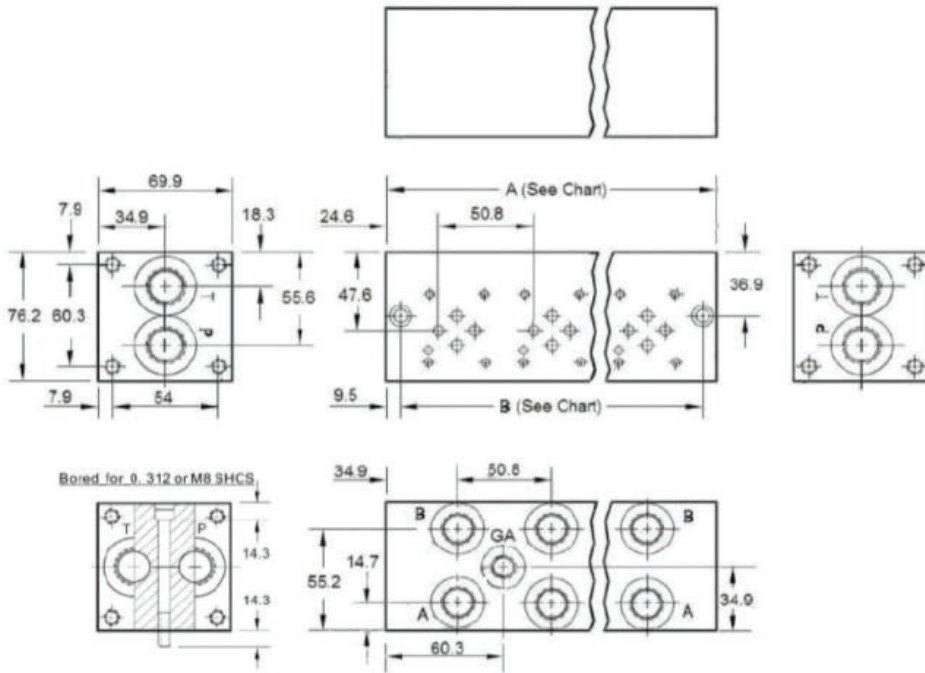

**FLOWFIT CETOP 3 NG6 STEEL PARALLEL
CIRCUIT MANIFOLD**

Parallel Circuit