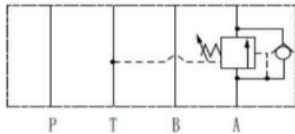

FLOWFIT CETOP 3 NG6 MODULAR COUNTER BALANCE VALVE

FFCS-02A

FFCS-02B

DIMENSIONS

FFCS-02A

FFCS-02B