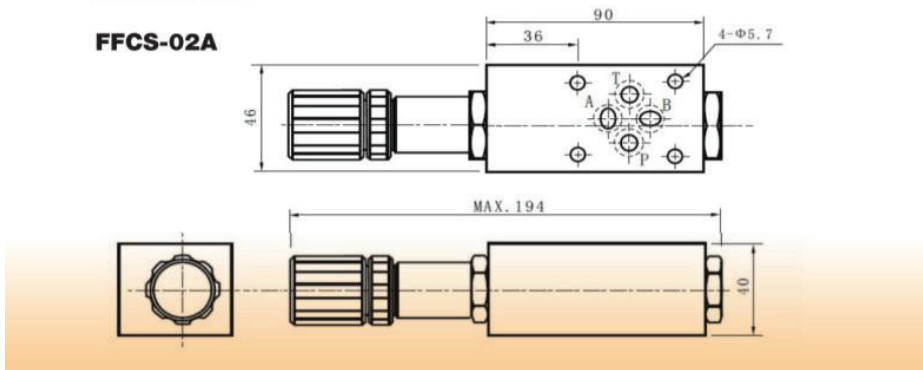

FLOWFIT CETOP 3 NG6 MODULAR COUNTER BALANCE VALVE

FFCS-02A

FFCS-02B

DIMENSIONS

FFCS-02A

FFCS-02B