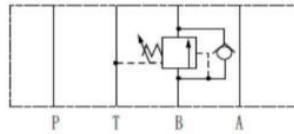

FLOWFIT CETOP 3 NG6 MODULAR COUNTER BALANCE VALVE

FFCS-02A

FFCS-02B

DIMENSIONS

FFCS-02A

FFCS-02B