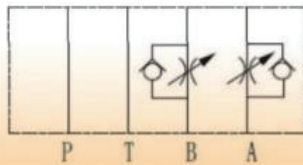

FLOWFIT CETOP 3 NG6 MODULAR FLOW CONTROL VALVE WITH CHECK

FFTCV-02A-K-20

FFTCV-02B-K-20

FFTCV-02W-K-20

FFTCV-02A-K-I-20

FFTCV-02B-K-I-20

FFTCV-02W-K-I-20

DIMENSIONS