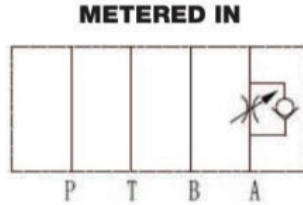

FLOWFIT CETOP 3 NG6 MODULAR FLOW CONTROL VALVE WITH CHECK

FFTCV-02A-K-20

FFTCV-02B-K-20

FFTCV-02W-K-20

FFTCV-02A-K-I-20

FFTCV-02B-K-I-20

FFTCV-02W-K-I-20

DIMENSIONS