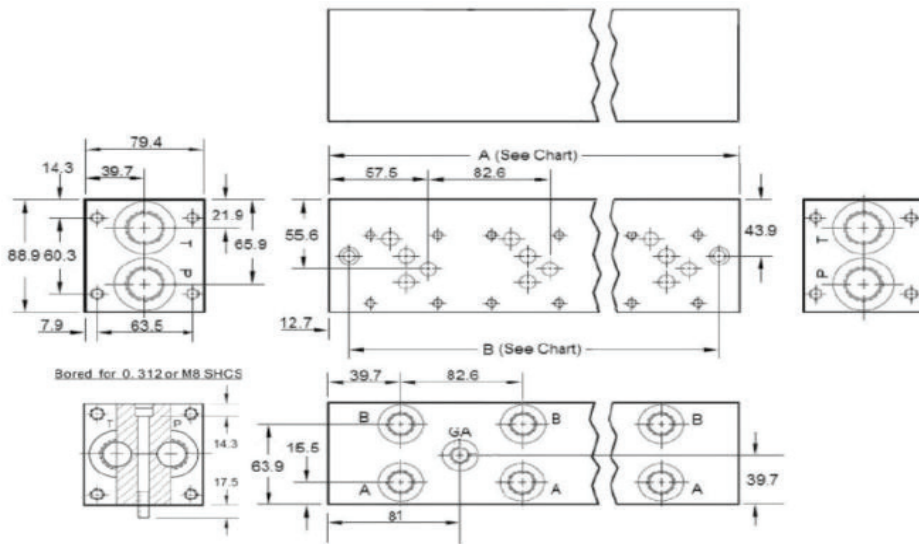

## FLOWFITCETOP 5 NG10 STEEL PARALLEL CIRCUIT MANIFOLD

Parallel Circuit