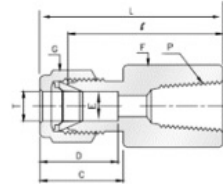

316 Stainless Steel Twin Ferrule Metric Tube Fittings

Female Connectors

Female Thread, BSPP

PART NO	T mm	P (BSPP)	E mm	F	G	D	C	I	L
FC-3-250RG	3	1/4	2.4	19	12	12.9	15.3	26.9	33.5
FC-6-250RG	6	1/4	4.8	19	14	15.3	17.7	28.4	35.8
FC-6-375RG	6	3/8	4.8	22	14	15.3	17.7	29.5	36.9
FC-6-500RG	6	1/2	4.8	27	14	15.3	17.7	35.1	42.5
FC-8-250RG	8	1/4	6.4	19	16	16.2	18.6	29.5	37.0
FC-8-375RG	8	3/8	6.4	22	16	16.2	18.6	30.2	37.7
FC-8-500RG	8	1/2	6.4	27	16	16.2	19.5	35.8	43.3
FC-10-250RG	10	1/4	7.9	19	19	17.2	19.5	30.2	37.8
FC-10-375RG	10	3/8	7.9	22	19	17.2	19.5	31.0	38.6
FC-10-500RG	10	1/2	7.9	27	19	17.2	22.0	36.6	44.2
FC-12-250RG	12	1/4	9.5	22	22	22.8	22.0	30.2	40.3
FC-12-375RG	12	3/8	9.5	22	22	22.8	22.0	31.0	41.1
FC-12-500RG	12	1/2	9.5	27	22	22.8	22.0	36.6	46.7
FC-20-500RG	20	1/2	15.9	30	32	26.0	22.0	37.8	47.9