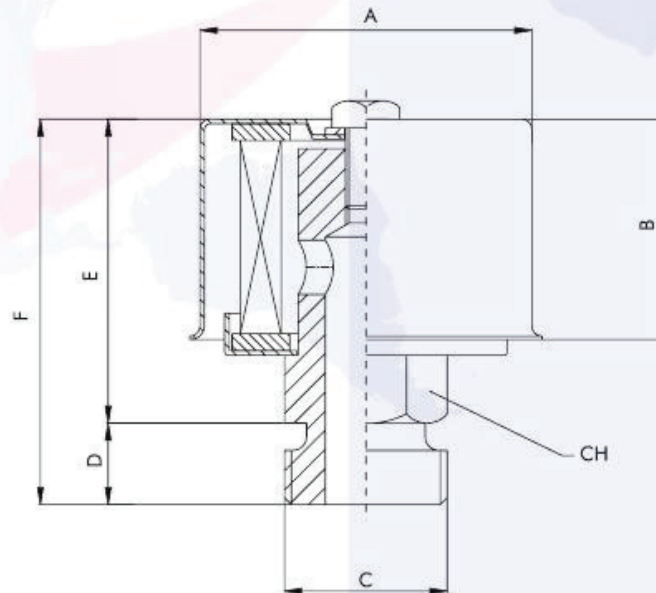

Port Connection:

Materials:

Technical Information

Thread air breather filters.

FB1-10 200 l/min. (53 gpm)

FB1-20 500 l/min. (132 gpm)

FB1-20 1000 l/min. (264 gpm)

BSP – Metric

Zinc steel

Informazioni dimensionali - Overall dimensions

ORDER CODE	THREAD	LENGTH	Ø/D	MICRON	AIRFLOW
FB110B1C05	1/4" BSP	54MM	48MM	5 MICRON	200 L/MIN
FB110B1C10	1/4" BSP	54MM	48MM	10 MICRON	200 L/MIN
FB110B1C40	1/4" BSP	54MM	48MM	40 MICRON	200 L/MIN
FB110B2C05	3/8" BSP	54MM	48MM	5 MICRON	200 L/MIN
FB110B2C10	3/8" BSP	54MM	48MM	10 MICRON	200 L/MIN
FB110B2C40	3/8" BSP	54MM	48MM	40 MICRON	200 L/MIN
FB120B3C05	1/2" BSP	69MM	67MM	5 MICRON	500 L/MIN
FB120B3C10	1/2" BSP	69MM	67MM	10 MICRON	500 L/MIN
FB120B3C40	1/2" BSP	69MM	67MM	40 MICRON	500 L/MIN
FB120B4C05	3/4" BSP	69MM	67MM	5 MICRON	500 L/MIN
FB120B4C10	3/4" BSP	69MM	67MM	10 MICRON	500 L/MIN
FB120B4C40	3/4" BSP	69MM	67MM	40 MICRON	500 L/MIN
FB130B5C05	1" BSP	91MM	108MM	5 MICRON	1000 L/MIN
FB130B5C10	1" BSP	91MM	108MM	10 MICRON	1000 L/MIN
FB130B5C40	1" BSP	91MM	108MM	40 MICRON	1000 L/MIN

OPTIONAL EXTRAS

CONNECTION PORTS

METRIC THREADS AVAILABLE ON REQUEST

1) Grandezza nominale - Nominal size

Codice - Code	A	B	C	D	E	F	CH
FB-1-10	48	32	B1	9	45	54	14
	48	32	B2	9	45	54	19
	48	32	M12	9	45	54	14
	48	32	M16	9	45	54	19
	48	32	M18	9	45	54	19
	48	32	M22	10	45	55	24
FB-1-20	67	50	B3	10	59	69	27
	67	50	B4	10	59	69	27
	67	50	M16	10	59	69	27
FB-1-30	108	61	B5	15	76	91	34