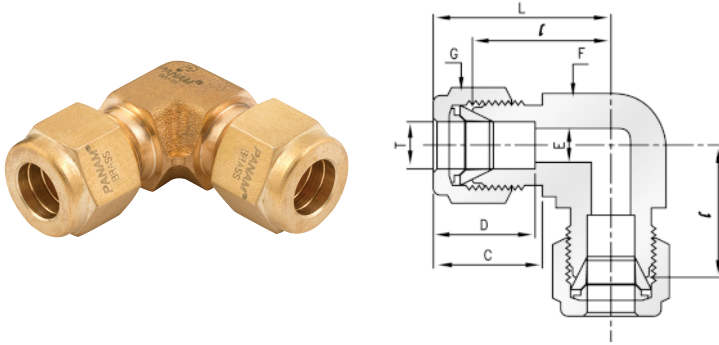

# Brass Twin Ferrule Metric Tube Fitting

## Equal Elbow, Tube x Tube

Part No.	Tube O.D T mm	E mm	f mm	G mm	C	D	I	L
UE-4-B	4	2.4	12.7	12	13.7	16.4	18.8	25.4
UE-6-B	6	4.8	12.7	14	15.3	17.7	19.6	27.0
UE-8-B	8	6.4	14.3	16	16.2	18.6	21.3	28.8
UE-10-B	10	7.9	17.5	19	17.2	19.5	23.9	31.5
UE-12-B	12	9.5	20.6	22	22.8	22.0	25.9	36.0
UE-16-B	16	12.7	25.4	25	24.4	22.0	28.7	38.8
UE-20-B	20	15.9	31.8	32	26.0	22.0	32.5	42.6
UE-22-B	22	18.3	31.8	32	26.0	22.0	32.5	42.6
UE-25-B	25	21.8	36.0	38	31.3	26.5	36.8	49.1