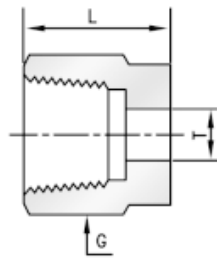

Brass Twin Ferrule Imperial Tube Fitting

Nuts, Tube

Part No.	Tube O.D. T in	G in	L
N-125-B	1/8	7/16	11.93
N-250-B	1/4	9/16	12.70
N-375-B	3/8	11/16	14.22
N-500-B	1/2	7/8	17.52
N-750-B	3/4	1-1/8	17.52
N-1000-B	1	1-1/2	20.57