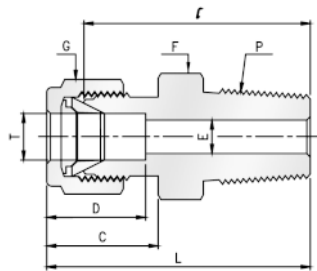

# Brass Twin Ferrule Metric Tube Fitting

## Male Straight Connector, BSPT

| Part No.      | Tube O.D T<br>mm | P BSPT | E mm | F  | G  | C    | D    | I    | L    |
|---------------|------------------|--------|------|----|----|------|------|------|------|
| MC-4-125N-B   | 4                | 1/8    | 2.4  | 12 | 12 | 13.7 | 16.1 | 24.6 | 31.2 |
| MC-6-125RT-B  | 6                | 1/8    | 4.8  | 14 | 14 | 15.3 | 17.7 | 25.4 | 32.8 |
| MC-6-250RT-B  | 6                | 1/4    | 4.8  | 14 | 14 | 15.3 | 17.7 | 30.2 | 37.6 |
| MC-8-125RT-B  | 8                | 1/8    | 4.8  | 15 | 16 | 16.2 | 18.6 | 26.7 | 34.2 |
| MC-8-250RT-B  | 8                | 1/4    | 6.4  | 15 | 16 | 16.2 | 18.6 | 31.2 | 38.7 |
| MC-10-250RT-B | 10               | 1/4    | 7.1  | 18 | 19 | 17.2 | 19.5 | 33.3 | 40.9 |
| MC-10-375RT-B | 10               | 3/8    | 7.9  | 18 | 19 | 17.2 | 19.5 | 33.3 | 40.9 |
| MC-10-500RT-B | 10               | 1/2    | 7.9  | 22 | 19 | 17.2 | 19.5 | 38.1 | 45.7 |
| MC-12-250RT-B | 12               | 1/4    | 7.1  | 22 | 22 | 22.8 | 22   | 33.3 | 43.4 |
| MC-12-375RT-B | 12               | 3/8    | 9.5  | 22 | 22 | 22.8 | 22   | 33.3 | 43.4 |
| MC-12-500RT-B | 12               | 1/2    | 9.5  | 22 | 22 | 22.8 | 22   | 38.1 | 48.2 |
| MC-16-500RT-B | 16               | 1/2    | 11.9 | 24 | 25 | 24.4 | 22   | 38.9 | 49.0 |
| MC-20-750N-B  | 20               | 3/4    | 15.9 | 30 | 32 | 26   | 22   | 42.2 | 52.3 |
| MC-22-750RT-B | 22               | 3/4    | 15.9 | 30 | 32 | 26   | 22   | 42.2 | 52.3 |