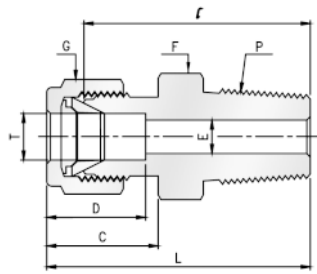

Brass Twin Ferrule Metric Tube Fitting

Male Straight Connector, NPT

Part No.	Tube O.D T mm	P BSPT	E mm	F	G	D	C	I	L
MC-6-125RT-B	6	1/8	4.8	14	14	15.3	17.7	23.9	31.3
MC-6-250RT-B	6	3/8	4.8	22	14	15.3	17.7	29.5	36.9
MC-6-500RT-B	6	1/2	4.8	27	14	15.3	17.7	35.1	42.5
MC-8-125RT-B	8	1/8	6.4	15	16	16.2	18.6	24.6	32.1
MC-8-250RT-B	8	1/4	6.4	19	16	16.2	18.6	29.5	37.0
MC-10-250RT-B	10	1/4	7.9	19	19	17.2	19.5	30.2	37.8
MC-10-375RT-B	10	3/8	7.9	22	19	17.2	19.5	31.0	38.6
MC-10-500RT-B	10	1/2	7.9	27	19	17.2	22.0	36.6	44.2
MC-12-250RT-B	12	1/4	9.5	22	22	22.8	22.0	30.2	40.3
MC-12-375RT-B	12	3/8	9.5	22	22	22.8	22.0	31.0	41.1
MC-12-500RT-B	12	1/2	9.5	27	22	22.8	22.0	36.6	46.7
MC-25-750RT-B	25	3/4	21.8	35	38	31.3	26.5	41.1	53.4