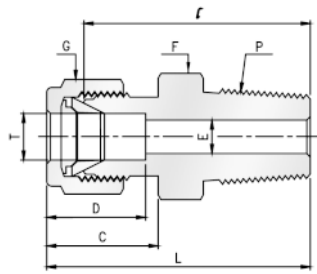

# Brass Twin Ferrule Imperial Tube Fitting

## Male Straight Connector, NPT

Part No.	Tube O.D. T in	P (NPT)	E Min	F	G	D	C	I	L
MC-125-125N-B	1/8"	1/8	2.28	7/16	7/16	12.70	15.24	23.87	30.48
MC-125-250N-B	1/8	1/4	2.28	9/16	7/16	12.70	15.24	28.95	35.56
MC-250-125N-B	1/4	1/8	4.82	1/2	9/16	15.24	17.78	24.40	32.76
MC-250-250N-B	1/4	1/4	4.82	9/16	9/16	15.24	17.78	30.48	37.84
MC-250-375N-B	1/4	3/8	4.82	11/16	9/16	15.24	17.78	30.98	38.35
MC-375-250N-B	3/8	3/8	7.11	11/16	11/16	16.76	19.30	32.51	39.87
MC-375-375N-B	3/8	3/8	7.11	11/16	11/16	16.76	19.30	32.51	39.87
MC-375-500N-B	3/8	1/2	7.11	7/8	11/16	16.76	19.30	38.86	46.22
MC-500-375N-B	1/2	3/8	9.65	13/16	7/8	22.86	21.84	33.27	43.43
MC-500-500N-B	1/2	1/2	10.41	7/8	7/8	22.86	21.84	38.86	49.02
MC-500-750N-B	1/2	3/4	10.41	1-1/16	7/8	22.86	21.84	40.38	50.54
MC-750-500N-B	3/4	1/2	11.93	1-1/16	1-1/8	24.38	21.84	40.38	50.54
MC-750-750N-B	3/4	3/4	15.74	1-1/16	1-1/8	24.38	21.84	40.38	50.54
MC-750-1000N-B	3/4	1	15.74	1-3/8	1-1/8	24.38	21.84	46.99	57.15
MC-1000-750N-B	1	3/4	15.74	1-3/8	1-1/2	31.24	26.41	45.21	57.40
MC-1000-1000N-B	1	1	22.35	1-3/8	1-1/2	31.24	26.41	50.03	62.23