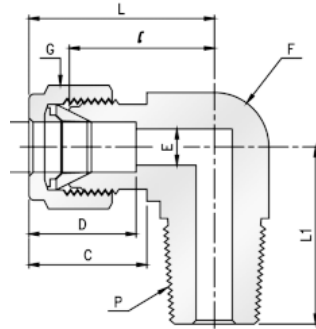

Brass Twin Ferrule Imperial Tube Fitting

Male Elbow Connector, BSPT

Part No.	Tube O.D T in	P NPT	E mm	F in	G in	C	D	L	L1
ME-250-125RT-B	1/4	1/8	4.82	1/2	9/16	15.24	17.78	26.47	19.10
ME-250-250RT-B	1/4	1/4	4.82	1/2	9/16	15.24	17.78	27.18	23.87
ME-375-250RT-B	3/8	1/4	7.11	5/8	11/16	16.76	19.30	30.48	28.40
ME-375-375RT-B	3/8	3/8	7.11	11/16	11/16	16.76	19.30	31.24	28.44