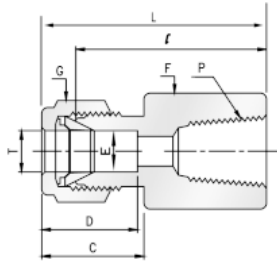

# Brass Twin Ferrule Metric Tube Fitting

## Female Straight Connector, BSPT

Part No.	Tube O.D T mm	P NPT	E mm	F	G	D	C	I	L
FC-6-125RT-B	6	1/8	4.8	14	14	15.3	17.7	23.9	31.3
FC-6-250RT-B	6	3/8	4.8	22	14	15.3	17.7	29.5	36.9
FC-6-500RT-B	6	1/2	4.8	27	14	15.3	17.7	35.1	42.5
FC-8-125RT-B	8	1/8	6.4	15	16	16.2	18.6	24.6	32.1
FC-8-250RT-B	8	1/4	6.4	19	16	16.2	18.6	29.5	37.0
FC-10-250RT-B	10	1/4	7.9	19	19	17.2	19.5	30.2	37.8
FC-10-375RT-B	10	3/8	7.9	22	19	17.2	19.5	31.0	38.6
FC-10-500RT-B	10	1/2	7.9	27	19	17.2	22.0	36.6	44.2
FC-12-250RT-B	12	1/4	9.5	22	22	22.8	22.0	30.2	40.3
FC-12-375RT-B	12	3/8	9.5	22	22	22.8	22.0	31.0	41.1
FC-12-500RT-B	12	1/2	9.5	27	22	22.8	22.0	36.6	46.7