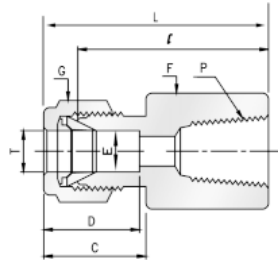

# Brass Twin Ferrule Imperial Tube Fitting

## Female Straight Connector, BSPT

Part No.	Tube O.D. T in	P (BSPT)	E Min	F	G	D	C	I	L
FC-250-125RT-B	1/4	1/8	4.82	9/16	9/16	15.24	17.78	23.87	31.24
FC-250-250RT-B	1/4	1/4	4.82	3/4	9/16	15.24	17.78	28.44	35.81
FC-250-375RT-B	1/4	3/8	4.82	7/8	9/16	15.24	17.78	30.22	37.59
FC-250-500RT-B	1/4	1/2	4.82	1.1/16	9/16	15.24	17.78	35.05	42.41
FC-375-250RT-B	3/8	1/4	7.11	3/4	11/16	16.76	19.30	30.22	37.59
FC-375-375RT-B	3/8	3/8	7.11	7/8	11/16	16.76	19.30	31.75	39.11
FC-500-250RT-B	1/2	1/4	10.41	1.3/16	7/8	22.86	19.30	30.22	40.38