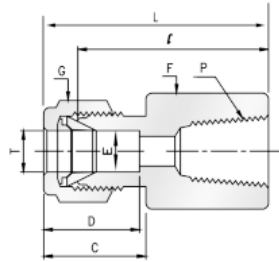

# Brass Twin Ferrule Imperial Tube Fitting

## Female Straight Connector, NPT

Part No.	Tube O.D. T in	P (NPT)	E Min	F	G	D	C	I	L
FC-250-125N-B	1/4	1/8	4.82	9/16	9/16	15.24	17.78	23.87	31.24
FC-250-250N-B	1/4	1/4	4.82	3/4	9/16	15.24	17.78	28.44	35.81
FC-250-375N-B	1/4	3/8	4.82	7/8	9/16	15.24	17.78	30.22	37.59
FC-375-250N-B	3/8	1/4	7.11	3/4	11/16	16.76	19.30	30.22	37.59
FC-375-375N-B	3/8	3/8	7.11	7/8	11/16	16.76	19.30	31.75	39.11
FC-375-500N-B	3/8	1/2	7.11	1-1/16	11/16	16.76	19.30	36.57	43.94
FC-500-375N-B	1/2	3/8	10.41	7/8	7/8	22.86	21.84	31.75	41.91
FC-500-500N-B	1/2	1/2	10.41	1-1/16	7/8	22.86	21.84	36.57	46.73
FC-750-500N-B	3/4	1/2	15.74	1-1/16	1-1/8	24.38	21.84	36.57	46.73