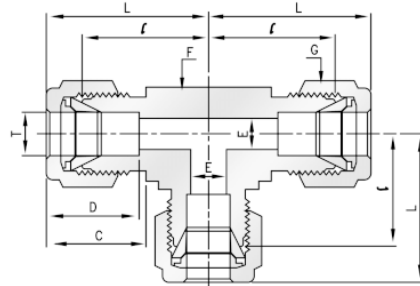

Brass Twin Ferrule Imperial Tube Fitting

Equal Tee, Tube x Tube

Part No.	Tube O.D T in	E mm	f in	G in	D	C	I	L
UT-125-B	1/8	2.28	3/8	7/16	12.70	15.24	15.74	22.35
UT-250-B	1/4	4.82	1/2	9/16	15.24	17.78	19.55	26.92
UT-375-B	3/8	7.11	5/8	11/16	16.76	19.30	23.11	30.48
UT-500-B	1/2	10.41	13/16	7/8	22.86	21.84	25.90	36.06
UT-750-B	3/4	15.74	1-1/16	1-1/8	24.38	21.84	29.71	39.87
UT-1000-B	1	22.35	1-27/64	1-1/2	31.24	26.41	36.83	49.02