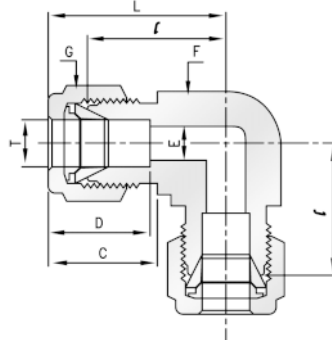

Brass Twin Ferrule Imperial Tube Fitting

Equal Elbow, Tube x Tube

Part No.	Tube O.D T in	E mm	f in	G in	C	D	I	L
UE-125-B	1/8	2.28	3/8	7/16	12.70	15.24	15.74	22.35
UE-250-B	1/4	4.82	1/2	9/16	15.24	17.78	19.55	26.92
UE-375-B	3/8	7.11	5/8	11/16	16.76	19.30	23.11	30.48
UE-500-B	1/2	10.41	13/16	7/8	22.86	21.84	25.90	36.06
UE-750-B	3/4	15.74	1-1/16	1-1/8	24.38	21.84	29.71	39.87
UE-1000-B	1	22.35	1-27/64	1-1/2	31.24	26.41	36.83	49.02