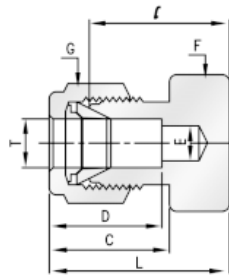

# Brass Twin Ferrule Imperial Tube Fitting

## Caps, Tube

Part No.	Tube O.D. T in	F	G	D	C	I	L
C-125-B	1/16	5/16	5/16	8.63	10.92	11.20	14.18
C-250-B	1/4	1/2	9/16	15.24	17.78	16.00	23.36
C-375-B	3/8	5/8	11/16	16.76	19.30	18.28	25.65
C-500-B	1/2	13/16	7/8	22.86	21.84	19.05	29.21
C-750-B	3/4	1-1/16	1-1/8	24.38	21.84	21.33	31.49
C-1000-B	1	1-3/8	1-1/2	31.24	26.41	26.16	38.38