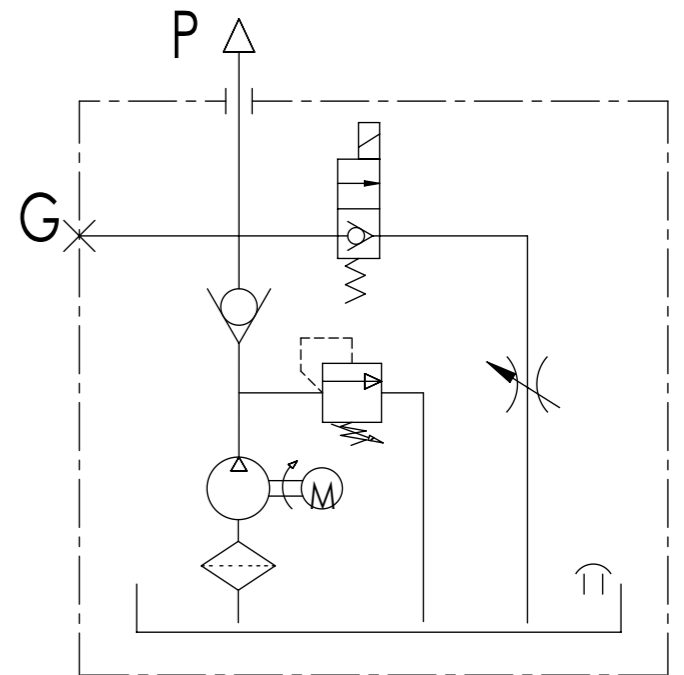

12VDC 1.6KW 2500rpm	12VDC	2.1cc/r	7L	160 bar	G3/8"
Motor	Lowering Coil Voltage	Gear Pump	Oil Tank	System Pressure	

FLOWFIT®

**MANUFACTURERS AND SUPPLIERS
OF HYDRAULIC COMPONENTS**

PART NUMBER ZZ009277

2 x \varnothing 8.50 ∇ 17
M10 - 6H ∇ 15