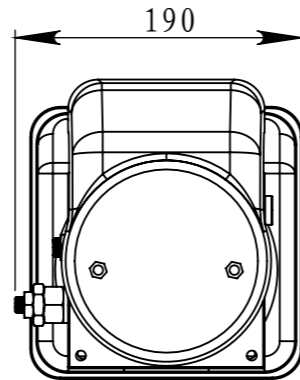

12VDC 1.6KW 2500rpm	12VDC	2.1cc/r	7L	160 bar	G3/8"
Motor	Lowering Coil Voltage	Gear Pump	Oil Tank	System Pressure	

FLOWFIT®

**MANUFACTURERS AND SUPPLIERS
OF HYDRAULIC COMPONENTS**

PART NUMBER ZZ009277

2 x \varnothing 8.50 ∇ 17
M10 - 6H ∇ 15