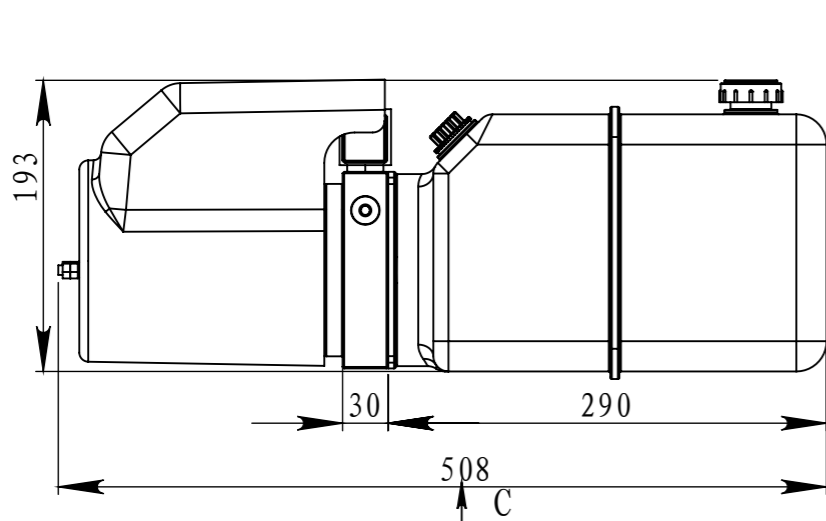

12VDC 1.6KW 2500rpm	12VDC	2.1cc/r	7L	160 bar	G3/8"
Motor	Lowering Coil Voltage	Gear Pump	Oil Tank	System Pressure	

FLOWFIT®

**MANUFACTURERS AND SUPPLIERS
OF HYDRAULIC COMPONENTS**

PART NUMBER ZZ009277

2 x \varnothing 8.50 ∇ 17
M10 - 6H ∇ 15