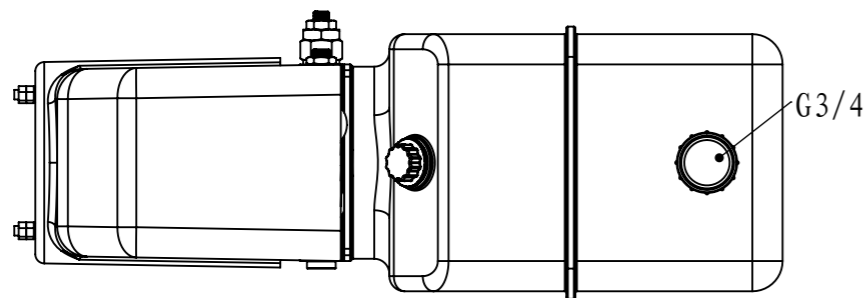

12VDC 1.6KW 2500rpm	12VDC	2.1cc/r	7L	160 bar	G3/8"
Motor	Lowering Coil Voltage	Gear Pump	Oil Tank	System Pressure	

FLOWFIT®

**MANUFACTURERS AND SUPPLIERS
OF HYDRAULIC COMPONENTS**

PART NUMBER ZZ009277

2 x \varnothing 8.50 ∇ 17
M10 - 6H ∇ 15