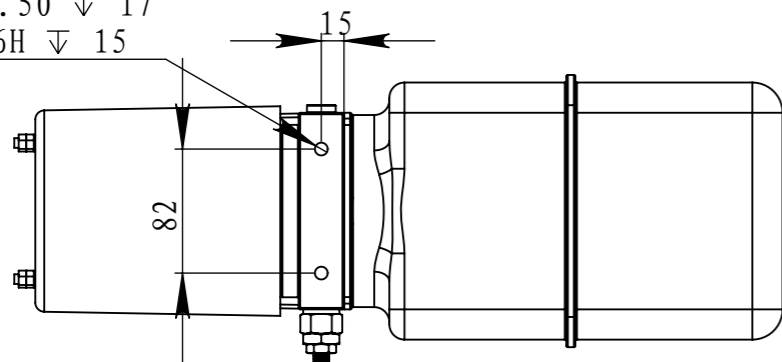

12VDC 1.6KW 2500rpm	12VDC	2.1cc/r	7L	160 bar	G3/8"
Motor	Lowering Coil Voltage	Gear Pump	Oil Tank	System Pressure	

FLOWFIT®

**MANUFACTURERS AND SUPPLIERS
OF HYDRAULIC COMPONENTS**

PART NUMBER ZZ009277

2 x \varnothing 8.50 ∇ 17
M10 - 6H ∇ 15