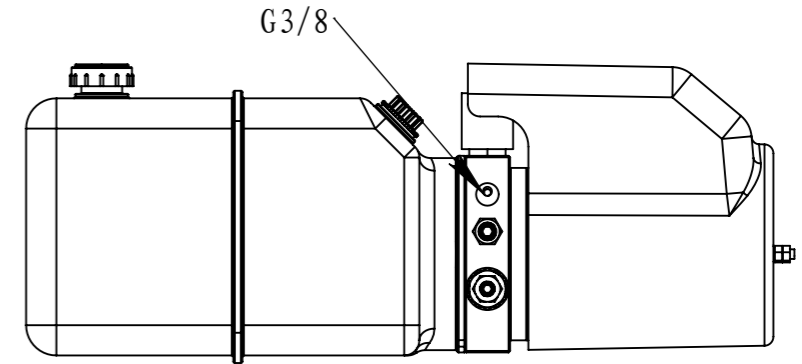

12VDC 1.6KW 2500rpm	12VDC	2.1cc/r	7L	160 bar	G3/8"
Motor	Lowering Coil Voltage	Gear Pump	Oil Tank	System Pressure	

FLOWFIT®

**MANUFACTURERS AND SUPPLIERS
OF HYDRAULIC COMPONENTS**

PART NUMBER ZZ009277

2 x \varnothing 8.50 ∇ 17
M10 - 6H ∇ 15