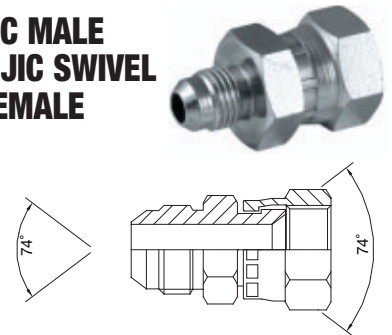

JIC MALE x JIC SWIVEL FEMALE

PART NO.	DESCRIPTION
BUR01687	7/16 jic x 7/16 jic
BUR01675	7/16 jic x 9/16 jic
BUR01694	7/16 jic x 3/4 jic
BUR01671	7/16 jic x 7/8 jic
BUR01670	1/2 jic x 7/16 jic
BUR01676	1/2 jic x 1/2 jic
BUR01677	1/2 jic x 9/16 jic
BUR01684	9/16 jic x 7/16 jic
BUR01674	9/16 jic x 1/2 jic
BUR01678	9/16 jic x 9/16 jic
BUR01679	9/16 jic x 3/4 jic
BUR01695	9/16 jic x 7/8 jic
BUR01680	3/4 jic x 9/16 jic
BUR01685	3/4 jic x 3/4 jic
BUR01681	3/4 jic x 7/8 jic
BUR01691	3/4 jic x 1-1/16 jic
BUR01682	7/8 jic x 3/4 jic
BUR01683	7/8 jic x 7/8 jic
BUR01690	7/8 jic x 1-1/16 jic
BUR01688	1-1/16 jic x 3/4 jic
BUR01686	1-1/16 jic x 7/8 jic
BUR01692	1-1/16 jic x 1-1/16 jic
BUR01696	1-1/16 jic x 1-5/16 jic
BUR01666	1-1/16 jic x 1-5/8 jic
BUR01699	1-3/16 jic x 1-3/16 jic
BUR01689	1-5/16 jic x 1-5/16 jic
BUR01693	1-5/16 jic x 1-5/16 jic
BUR01673	1-5/16 jic x 1-5/8 jic
BUR01669	1-5/16 jic x 1-7/8 jic
BUR01770	1-5/8 jic x 1-5/16 jic
BUR01697	1-5/8 jic x 1-5/8 jic
BUR01672	1-5/8 jic x 1-7/8 jic
BUR01698	1-7/8 jic x 1-7/8 jic
BUR01667	1-7/8 jic x 2-1/2 jic