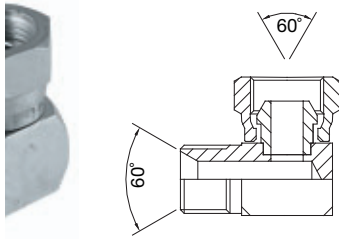

E CONE SEAT x BSP SWIVEL FEMALE 90° COMPACT ELBOW

PART NO.	DESCRIPTION
BUR05013	1/4 bsp x 1/8 bsp
BUR05000	1/4 bsp x 1/4 bsp
BUR05006	1/4 bsp x 3/8 bsp
BUR05014	3/8 bsp x 1/4 bsp
BUR05001	3/8 bsp x 3/8 bsp
BUR05011	3/8 bsp x 1/2 bsp
BUR05015	1/2 bsp x 3/8 bsp
BUR05002	1/2 bsp x 1/2 bsp

BUR05012	1/2 bsp x 3/4 bsp
BUR05017	1/2 bsp x 1 bsp
BUR05004	3/4 bsp x 3/4 bsp
BUR05010	3/4 bsp x 1 bsp
BUR05009	1 bsp x 3/4 bsp
BUR05005	1 bsp x 1 bsp
BUR05007	1-1/2 bsp x 1-1/2 bsp
BUR05008	2 bsp x 2 bsp
BUR05016	2-1/2 bsp x 2-1/2 bsp