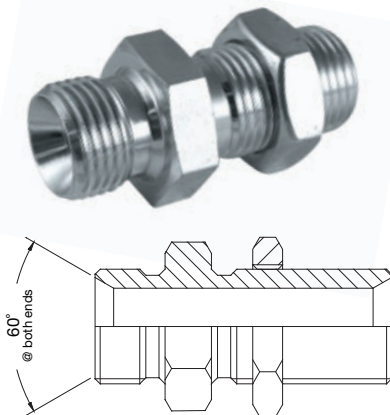

BSP MALE x BSP MALE BULKHEAD WITH LOCKNUT

PART NO.	DESCRIPTION
BUR09500	1/8 bsp
BUR09501	1/4 bsp
BUR09502	3/8 bsp
BUR09503	1/2 bsp
BUR09504	5/8 bsp
BUR09506	3/4 bsp
BUR09507	1 bsp
BUR09508	1-1/4 bsp
BUR09509	1-1/2 bsp
BUR09510	2 bsp
BUR09516	2-1/2 bsp
BUR09517	3 bsp
BUR09512	1/4 bsp x 3/8 bsp
BUR09513	3/8 bsp x 1/4 bsp
BUR09505	3/8 bsp x 1/2 bsp
BUR09511	1/2 bsp x 3/8 bsp
BUR09514	1/2 bsp x 3/4 bsp
BUR09515	3/4 bsp x 1/2 bsp
BUR09521	1-1/2 bsp x 1 bsp