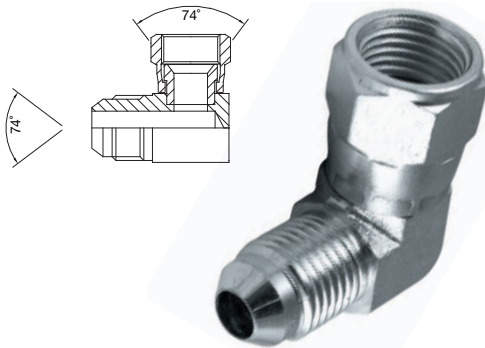

JIC MALE x JIC SWIVEL FEMALE 90° COMPACT ELBOW

PART NO.	DESCRIPTION
BUR05050	7/16 jic x 7/16 jic
BUR05051	1/2 jic x 1/2 jic
BUR05052	9/16 jic x 9/16 jic
BUR05053	3/4 jic x 3/4 jic
BUR05062	3/4 jic x 7/8 jic
BUR05061	7/8 jic x 3/4 jic
BUR05054	7/8 jic x 7/8 jic
BUR05055	1-1/16 jic x 1-1/16 jic
BUR05057	1-3/16 jic x 1-3/16 jic
BUR05056	1-5/16 jic x 1-5/16 jic
BUR05058	1-5/8 jic x 1-5/8 jic
BUR05059	1-7/8 jic x 1-7/8 jic
BUR05063	2-1/2 jic x 2-1/2 jic

PLUGS, CAPS & CRIMP NUTS

FLOWFIT