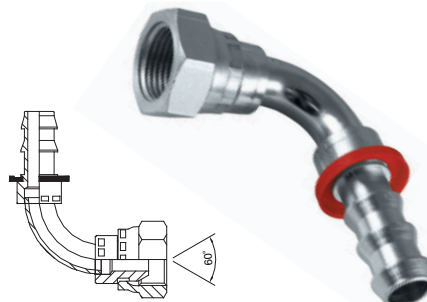

SWEPTS, PUSH-INS, HOSE-TAILS & FERRULES

FLOWFIT

BSP MALE x BSP SWIVEL FEMALE 90° SWEPT ELBOW

PART NO.	DESCRIPTION
BUR06020	1/4 bsp
BUR06021	3/8 bsp
BUR06022	1/2 bsp
BUR06023	5/8 bsp
BUR06024	3/4 bsp
BUR06025	1 bsp
BUR06026	1-1/4 bsp
BUR06027	1-1/2 bsp
BUR06028	2 bsp

BSP SWIVEL FEMALE x PUSH-IN 90° SWEPT

ALL PUSH-INS NOT FOR USE WITH CLIPS OR FERRULES.

PART NO.	DESCRIPTION
BUR09280	1/4 bsp x 1/4 pi
BUR09281	3/8 bsp x 3/8 pi
BUR09282	1/2 bsp x 1/2 pi
BUR09283	5/8 bsp x 5/8 pi
BUR09284	3/4 bsp x 3/4 pi
BUR09285	1 bsp x 1 pi