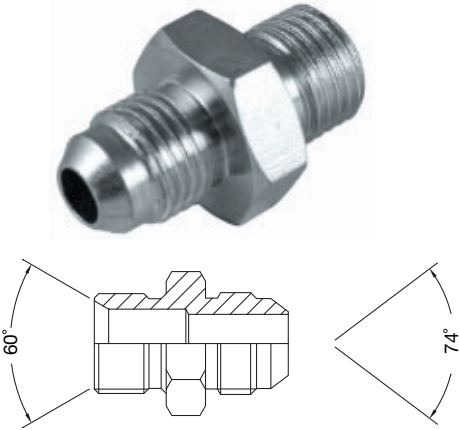

BSP MALE x JIC MALE

PART NO.	DESCRIPTION
BUR01164	1/8 bsp x 3/8 jic
BUR01101	1/8 bsp x 7/16 jic
BUR01102	1/8 bsp x 1/2 jic
BUR01100	1/8 bsp x 9/16 jic
BUR01160	1/4 bsp x 5/16 jic
BUR01163	1/4 bsp x 3/8 jic
BUR01103	1/4 bsp x 7/16 jic
BUR01104	1/4 bsp x 1/2 jic
BUR01105	1/4 bsp x 9/16 jic

BUR01106	1/4 bsp x 3/4 jic
BUR01107	1/4 bsp x 7/8 jic
BUR01155	1/4 bsp x 1-1/16 jic
BUR01168	1/4 bsp x 1-3/16 jic
BUR01108	1/4 bsp x 1-5/16 jic
BUR01109	3/8 bsp x 7/16 jic
BUR01110	3/8 bsp x 1/2 jic
BUR01111	3/8 bsp x 9/16 jic
BUR01112	3/8 bsp x 3/4 jic
BUR01113	3/8 bsp x 7/8 jic
BUR01114	3/8 bsp x 1-1/16 jic
BUR01115	3/8 bsp x 1-5/16 jic
BUR01116	1/2 bsp x 7/16 jic
BUR01117	1/2 bsp x 1/2 jic
BUR01118	1/2 bsp x 9/16 jic
BUR01119	1/2 bsp x 3/4 jic
BUR01120	1/2 bsp x 7/8 jic
BUR01121	1/2 bsp x 1-1/16 jic
BUR01122	1/2 bsp x 1-5/16 jic
BUR01161	1/2 bsp x 1-7/8 jic
BUR01123	5/8 bsp x 9/16 jic
BUR01124	5/8 bsp x 3/4 jic
BUR01125	5/8 bsp x 7/8 jic
BUR01126	5/8 bsp x 1-1/16 jic
BUR01127	5/8 bsp x 1-3/16 jic
BUR01128	5/8 bsp x 1-5/16 jic
BUR01129	3/4 bsp x 7/16 jic
BUR01130	3/4 bsp x 1/2 jic
BUR01150	3/4 bsp x 9/16 jic
BUR01131	3/4 bsp x 3/4 jic
BUR01132	3/4 bsp x 7/8 jic

BUR01133	3/4 bsp x 1-1/16 jic
BUR01134	3/4 bsp x 1-3/16 jic
BUR01135	3/4 bsp x 1-5/16 jic
BUR01148	3/4 bsp x 1-5/8 jic
BUR01158	3/4 bsp x 1-7/8 jic
BUR01169	1 bsp x 9/16 jic
BUR01136	1 bsp x 3/4 jic
BUR01137	1 bsp x 7/8 jic
BUR01138	1 bsp x 1-1/16 jic
BUR01139	1 bsp x 1-3/16 jic
BUR01140	1 bsp x 1-5/16 jic
BUR01141	1 bsp x 1-5/8 jic
BUR01156	1 bsp x 1-7/8 jic
BUR01151	1 bsp x 2-1/2 jic
BUR01142	1-1/4 bsp x 1-1/16 jic
BUR01143	1-1/4 bsp x 1-5/16 jic
BUR01144	1-1/4 bsp x 1-7/8 jic
BUR01145	1-1/4 bsp x 1-7/8 jic
BUR01152	1-1/4 bsp x 2-1/2 jic
BUR01159	1-1/2 bsp x 1-1/16 jic
BUR01149	1-1/2 bsp x 1-5/16 jic
BUR01154	1-1/2 bsp x 1-5/8 jic
BUR01146	1-1/2 bsp x 1-7/8 jic
BUR01153	1-1/2 bsp x 2-1/2 jic
BUR01162	2 bsp x 1-5/16 jic
BUR01175	2 bsp x 1-5/8 jic
BUR01157	2 bsp x 1-7/8 jic
BUR01147	2 bsp x 2-1/2 jic
BUR01165	3 bsp x 1-7/8 jic
BUR01166	3 bsp x 2-1/2 jic
BUR01167	3-1/2 bsp x 2-1/2 jic