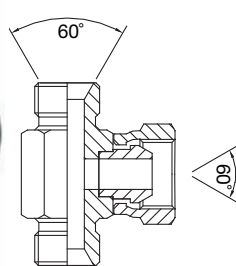

BSP MALE x BSP SWIVEL FEMALE x BSP MALE BRANCH TEE

PART NO.	DESCRIPTION
BUR02033	1/8 bsp
BUR02025	1/4 bsp
BUR02026	3/8 bsp
BUR02027	1/2 bsp
BUR02028	5/8 bsp
BUR02029	3/4 bsp
BUR02030	1 bsp
BUR02034	1-1/4 bsp
BUR02020	1-1/2 bsp
BUR02021	2 bsp