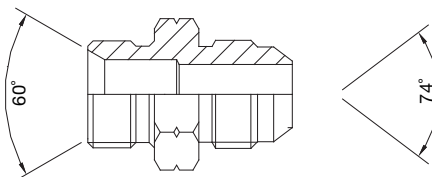

METRIC MALE 1.5MM PITCH x JIC MALE

PART NO.	DESCRIPTION
BUR01265	10mm x 7/16 jic
BUR01274	12mm x 7/16 jic
BUR01284	12mm x 9/16 jic

BUR01286	12mm x 3/4 jic
BUR01268	14mm x 3/8 jic
BUR01291	14mm x 7/16 jic
BUR01287	14mm x 9/16 jic
BUR01288	14mm x 3/4 jic
BUR01272	14mm x 7/8 jic
BUR01295	16mm x 7/16 jic
BUR01280	16mm x 9/16 jic
BUR01275	16mm x 3/4 jic
BUR01289	16mm x 7/8 jic
BUR01296	16mm x 1-1/16 jic
BUR01299	18mm x 7/16 jic
BUR01276	18mm x 9/16 jic
BUR01281	18mm x 3/4 jic
BUR01283	18mm x 7/8 jic
BUR01298	18mm x 1-1/16 jic
BUR01282	20mm x 9/16 jic
BUR01277	20mm x 3/4 jic
BUR01290	20mm x 7/8 jic
BUR01270	20mm x 1-1/16 jic
BUR01285	22mm x 9/16 jic
BUR01278	22mm x 3/4 jic
BUR01279	22mm x 7/8 jic
BUR01294	22mm x 1-1/16 jic
BUR01293	24mm x 3/4 jic
BUR01267	24mm x 1-1/16 jic
BUR01297	26mm x 7/8 jic
BUR01292	26mm x 1-1/16 jic