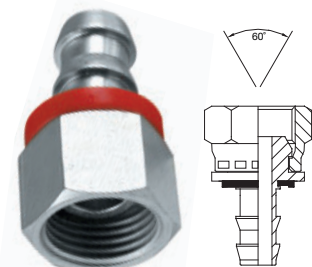

SWEPTS, PUSH-INS, HOSE-TAILS & FERRULES

FLOWFIT

BSP MALE x BSP SWIVEL FEMALE 90° SWEPT ELBOW

PART NO.	DESCRIPTION
BUR06020	1/4 bsp
BUR06021	3/8 bsp
BUR06022	1/2 bsp
BUR06023	5/8 bsp
BUR06024	3/4 bsp
BUR06025	1 bsp
BUR06026	1-1/4 bsp
BUR06027	1-1/2 bsp
BUR06028	2 bsp

BSP SWIVEL FEMALE x PUSH-IN 90° SWEPT

ALL PUSH-INS NOT FOR USE WITH CLIPS OR FERRULES.

PART NO.	DESCRIPTION
BUR09280	1/4 bsp x 1/4 pi
BUR09281	3/8 bsp x 3/8 pi
BUR09282	1/2 bsp x 1/2 pi
BUR09283	5/8 bsp x 5/8 pi
BUR09284	3/4 bsp x 3/4 pi
BUR09285	1 bsp x 1 pi

BSP SWIVEL FEMALE x PUSH-IN STRAIGHT

ALL PUSH-INS NOT FOR USE WITH CLIPS OR FERRULES.

PART NO.	DESCRIPTION
9240	1/4 bsp x 1/4 pi
9246	1/4 bsp x 3/8 pi
9241	3/8 bsp x 3/8 pi
9242	1/2 bsp x 1/2 pi
9243	5/8 bsp x 5/8 pi
9244	3/4 bsp x 3/4 pi
9245	1 bsp x 1 pi