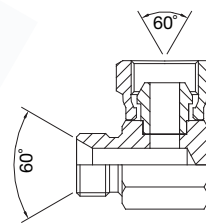

ELBOW ADAPTORS

BSP MALE FOR BONDED SEAL x BSP SWIVEL FEMALE 90° COMPACT ELBOW

PART NO.	DESCRIPTION
BUR04012	1/8 bsp x 1/8 bsp
BUR04014	1/4 bsp x 1/4 bsp
BUR04013	3/8 bsp x 1/4 bsp
BUR04015	3/8 bsp x 3/8 bsp
BUR04021	1/2 bsp x 3/8 bsp
BUR04016	1/2 bsp x 1/2 bsp
BUR04024	1/2 bsp x 5/8 bsp

BUR04011	1/2 bsp x 3/4 bsp
BUR04020	5/8 bsp x 5/8 bsp
BUR04022	3/4 bsp x 1/2 bsp
BUR04017	3/4 bsp x 3/4 bsp
BUR04018	1 bsp x 1 bsp
BUR04019	1-1/4 bsp x 1-1/4 bsp
BUR04025	1-1/2 bsp x 1-1/2 bsp
BUR04023	2 bsp x 2 bsp