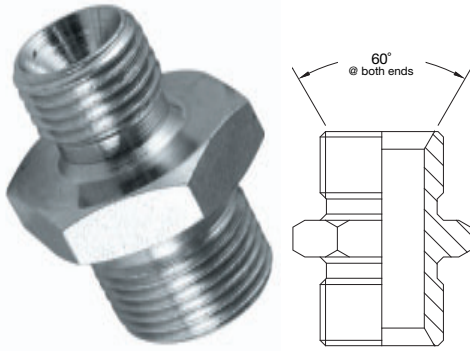

HYDRAULIC ADAPTORS

MALE x MALE ADAPTORS.....	612
MALE x SWIVEL FEMALE ADAPTORS.....	616
SWIVEL FEMALE x SWIVEL FEMALE ADAPTORS.....	617
MALE x FIXED FEMALE & FIXED FEMALE/FEMALE ADAPTORS.....	617
TEES & CROSS ADAPTORS.....	618
PLUGS, CAPS & CRIMP NUTS.....	619
SWEPTS, PUSH-INS, HOSE-TAILS & FERRULES.....	620
BONDED SEALS.....	621

FLOWFIT

MALE x MALE ADAPTORS

BSP MALE x BSP MALE

PART NO.	DESCRIPTION
BUR00001	1/8 bsp x 1/8 bsp
BUR00002	1/8 bsp x 1/4 bsp
BUR00003	1/8 bsp x 3/8 bsp
BUR00004	1/8 bsp x 1/2 bsp
BUR00005	1/4 bsp x 1/4 bsp
BUR00006	1/4 bsp x 3/8 bsp
BUR00007	1/4 bsp x 1/2 bsp
BUR00008	1/4 bsp x 5/8 bsp
BUR00009	1/4 bsp x 3/4 bsp
BUR00010	1/4 bsp x 1 bsp
BUR00011	1/4 bsp x 1-1/4 bsp
BUR00012	1/4 bsp x 1-1/2 bsp
BUR00013	1/4 bsp x 2 bsp
BUR00014	3/8 bsp x 3/8 bsp
BUR00015	3/8 bsp x 1/2 bsp
BUR00016	3/8 bsp x 5/8 bsp
BUR00017	3/8 bsp x 3/4 bsp
BUR00018	3/8 bsp x 1 bsp
BUR00019	3/8 bsp x 1-1/4 bsp
BUR00020	3/8 bsp x 1-1/2 bsp
BUR00060	3/8 bsp x 2 bsp
BUR00021	1/2 bsp x 1/2 bsp