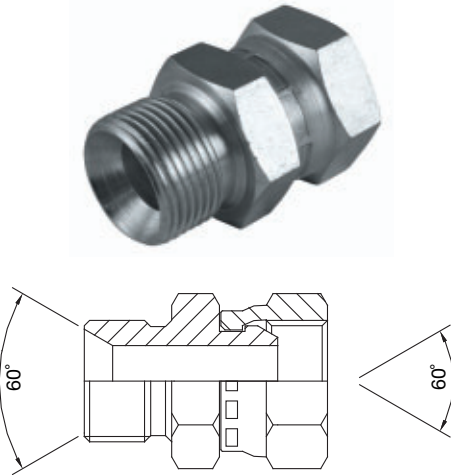

MALE x SWIVEL FEMALE ADAPTORS

BSP MALE x BSP SWIVEL FEMALE

PART NO.	DESCRIPTION
BUR01425	1/8 bsp x 1/8 bsp
BUR01426	1/8 bsp x 1/4 bsp
BUR01476	1/8 bsp x 3/8 bsp
BUR01428	1/4 bsp x 1/8 bsp
BUR01427	1/4 bsp x 1/4 bsp
BUR01429	1/4 bsp x 3/8 bsp
BUR01430	1/4 bsp x 1/2 bsp
BUR01431	1/4 bsp x 3/4 bsp
BUR01432	3/8 bsp x 1/8 bsp
BUR01433	3/8 bsp x 1/4 bsp
BUR01434	3/8 bsp x 3/8 bsp
BUR01435	3/8 bsp x 1/2 bsp
BUR01470	3/8 bsp x 5/8 bsp
BUR01436	3/8 bsp x 3/4 bsp
BUR01437	3/8 bsp x 1 bsp
BUR01438	1/2 bsp x 1/4 bsp
BUR01439	1/2 bsp x 3/8 bsp
BUR01440	1/2 bsp x 1/2 bsp
BUR01441	1/2 bsp x 5/8 bsp
BUR01442	1/2 bsp x 3/4 bsp
BUR01443	1/2 bsp x 1 bsp
BUR01457	5/8 bsp x 1/4 bsp
BUR01444	5/8 bsp x 3/8 bsp
BUR01445	5/8 bsp x 1/2 bsp
BUR01446	5/8 bsp x 5/8 bsp
BUR01447	5/8 bsp x 3/4 bsp
BUR01481	5/8 bsp x 1 bsp
BUR01468	3/4 bsp x 1/4 bsp

BUR01448	3/4 bsp x 3/8 bsp
BUR01449	3/4 bsp x 1/2 bsp
BUR01450	3/4 bsp x 5/8 bsp
BUR01451	3/4 bsp x 3/4 bsp
BUR01453	3/4 bsp x 1 bsp
BUR01452	3/4 bsp x 1-1/4 bsp
BUR01482	3/4 bsp x 1-1/2 bsp
BUR01484	1 bsp x 3/8 bsp
BUR01454	1 bsp x 1/2 bsp
BUR01455	1 bsp x 5/8 bsp
BUR01456	1 bsp x 3/4 bsp
BUR01458	1 bsp x 1 bsp
BUR01463	1 bsp x 1-1/4 bsp
BUR01472	1 bsp x 1-1/2 bsp
BUR01479	1 bsp x 2 bsp
BUR01459	1-1/4 bsp x 1/2 bsp
BUR01469	1-1/4 bsp x 3/4 bsp
BUR01460	1-1/4 bsp x 1 bsp
BUR01461	1-1/4 bsp x 1-1/4 bsp
BUR01462	1-1/4 bsp x 1-1/2 bsp
BUR01477	1-1/4 bsp x 2 bsp
BUR01464	1-1/2 bsp x 1 bsp
BUR01465	1-1/2 bsp x 1-1/4 bsp
BUR01466	1-1/2 bsp x 1-1/2 bsp
BUR01471	1-1/2 bsp x 2 bsp
BUR01475	2 bsp x 1-1/4 bsp
BUR01474	2 bsp x 1-1/2 bsp
BUR01467	2 bsp x 2 bsp
BUR01478	2 bsp x 3 bsp