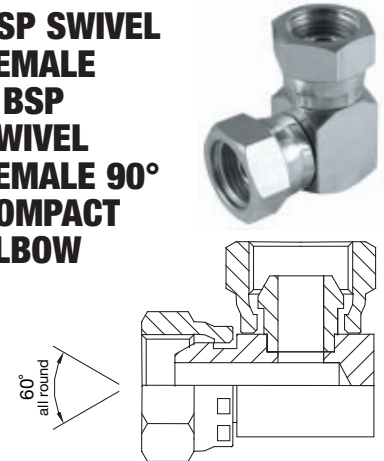

BSP SWIVEL FEMALE x BSP SWIVEL FEMALE 90° COMPACT ELBOW

PART NO.	DESCRIPTION
BUR05025	1/8 bsp x 1/8 bsp
BUR05036	1/8 bsp x 1/4 bsp
BUR05026	1/4 bsp x 1/4 bsp
BUR05039	1/4 bsp x 3/8 bsp
BUR05037	1/4 bsp x 1/2 bsp
BUR05027	3/8 bsp x 3/8 bsp
BUR05035	3/8 bsp x 1/2 bsp
BUR05028	1/2 bsp x 1/2 bsp
BUR05040	1/2 bsp x 3/4 bsp
BUR05029	5/8 bsp x 5/8 bsp
BUR05030	3/4 bsp x 3/4 bsp
BUR05038	3/4 bsp x 1 bsp
BUR05031	1 bsp x 1 bsp
BUR05032	1-1/4 bsp x 1-1/4 bsp
BUR05033	1-1/2 bsp x 1-1/2 bsp
BUR05034	2 bsp x 2 bsp