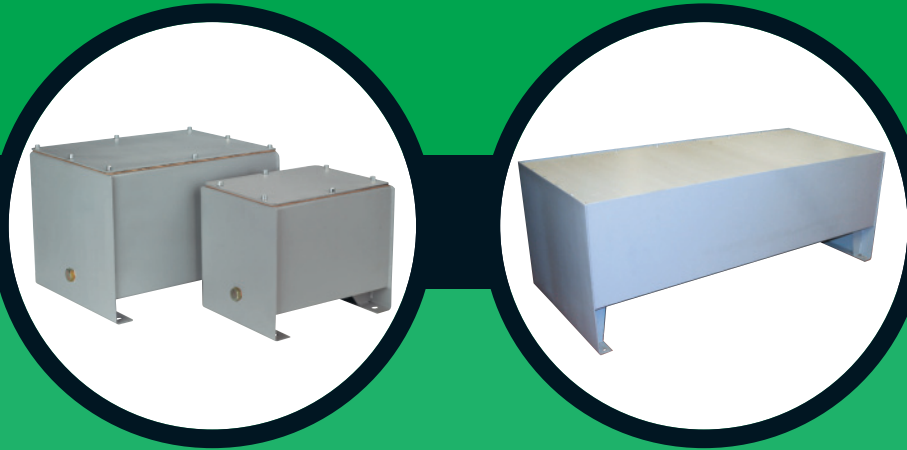

HYDRAULIC TANKS • SECTION 13A

STEEL & STAINLESS STEEL OIL TANKS

HYDRAULIC STEEL TANKS 584
HYDRAULIC STAINLESS STEEL TANKS 584

FLOWFIT

HYDRAULIC TANKS

Cost effective HF Range standard hydraulic tanks

- Each Tank as standard complete with lids, bolts, gasket and drain plug.
- Standard finish is red oxide

Extras can be added on request:

- Filler breather, site level and bell housing mounting holes.
- Finishes available include colour matching, power coating.

HF SERIES STEEL TANKS

ORDER CODE	CAPACITY LITRES	LENGTH A	WIDTH B	HEIGHT C	THICKNESS (TANK) D	THICKNESS (LID) E	HOLE CTRS M	HEIGHT O	HOLE CTRS Q	WEIGHT KG	PRICE
HF12	14	335	270	235	3	4	208	290	285	16	£150.81
HF16	22	410	325	250	3	4	270	305	364	20	£182.99
HF30	39	470	375	280	3	4	312	335	428	28	£249.80
HF55	58	600	470	310	3	4	401	365	548	38	£332.97
HF75	75	600	470	400	3	4	401	455	548	45	£382.10
HF100	100	675	520	450	3	5	455	505	625	55	£461.62
HF180	165	805	620	500	3	5	555	555	755	70	£618.73

SS SERIES 304 STAINLESS STEEL TANK

ORDER CODE	CAPACITY LITRES	LENGTH A	WIDTH B	HEIGHT C	THICKNESS (TANK) D	THICKNESS (LID) E	HOLE CTRS M	HEIGHT O	HOLE CTRS Q	WEIGHT KG	PRICE
SS12	14	335	270	235	3	4	208	290	285	16	£698.84
SS16	22	410	325	250	3	4	270	305	364	20	£767.49
SS30	39	470	375	280	3	4	312	335	428	28	£851.67
SS55	58	600	470	310	3	4	401	365	548	38	£1071.41
SS75	75	600	470	400	3	4	401	455	548	45	£1218.45
SS100	100	675	520	450	3	4	455	505	625	55	£1247.66
SS180	165	805	620	500	3	4	555	555	755	70	£1537.67