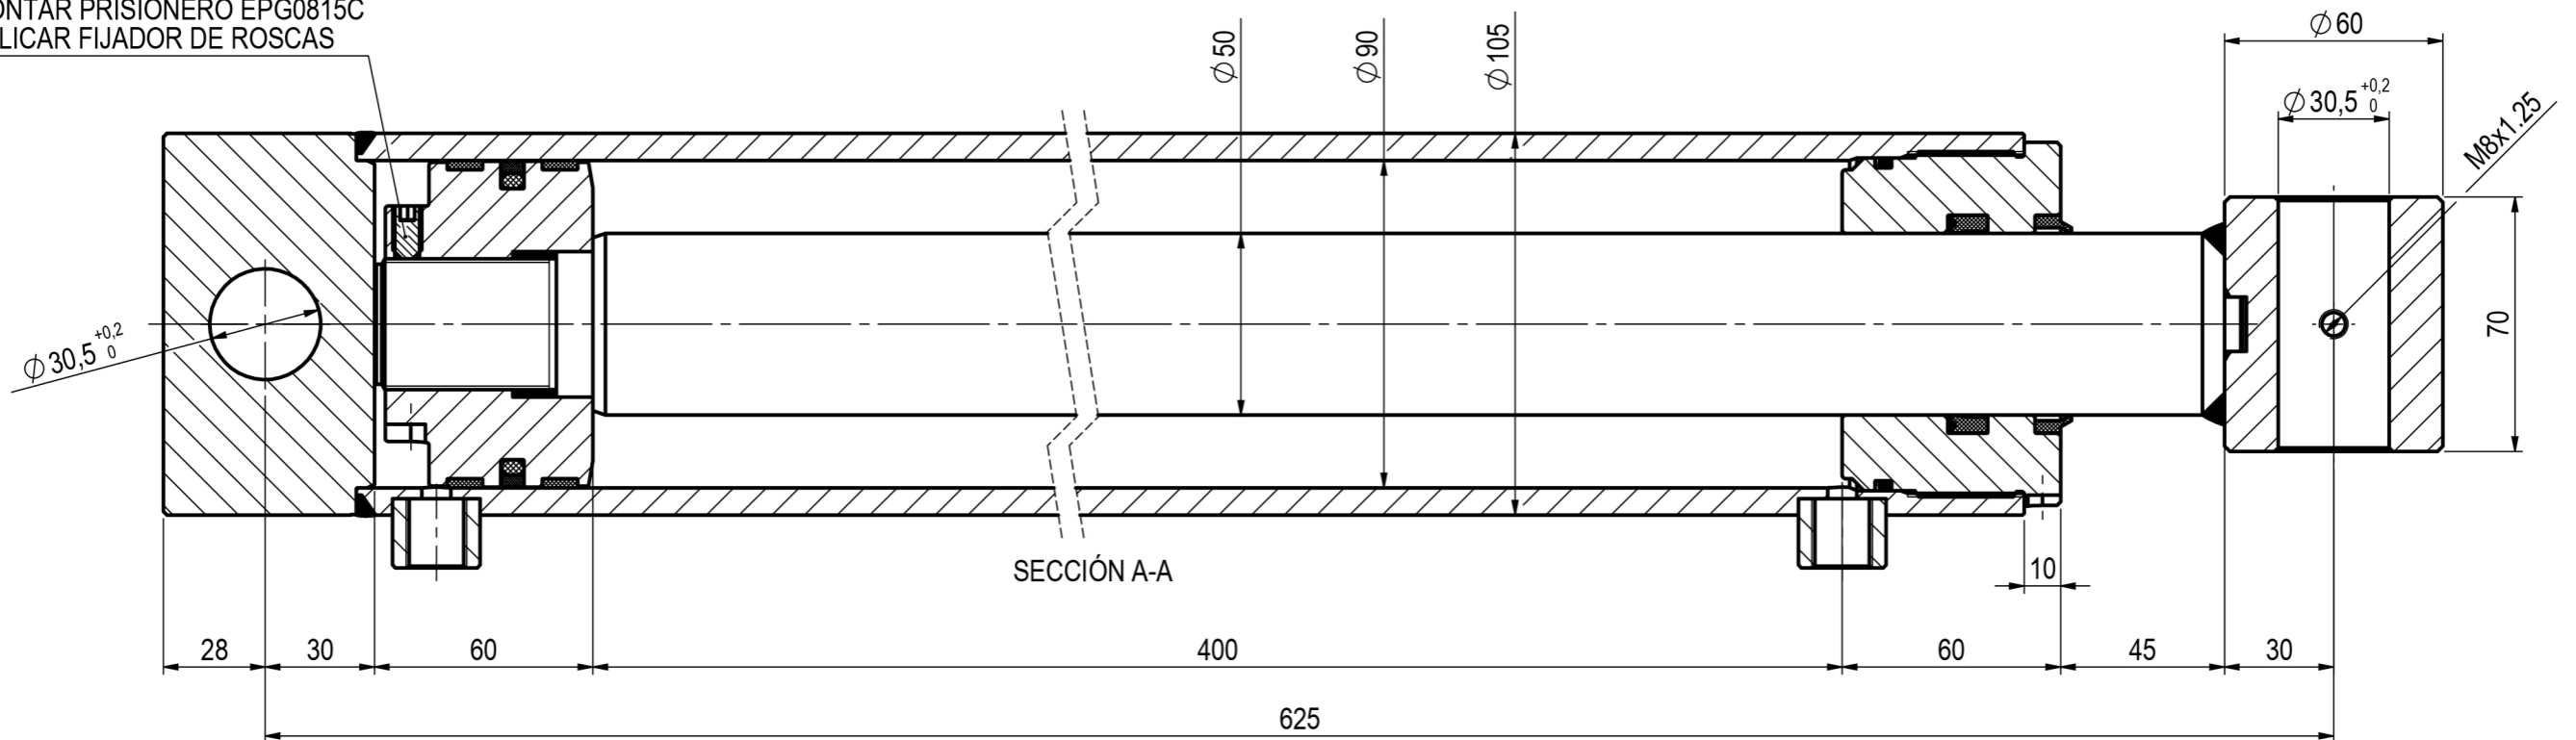

MONTAR PRISIONERO EPG0815C  
 APLICAR FIJADOR DE ROSCAS

**FLOWFIT®**

**MANUFACTURERS AND SUPPLIERS  
 OF HYDRAULIC COMPONENTS**

**Part Number:  
 208/040**