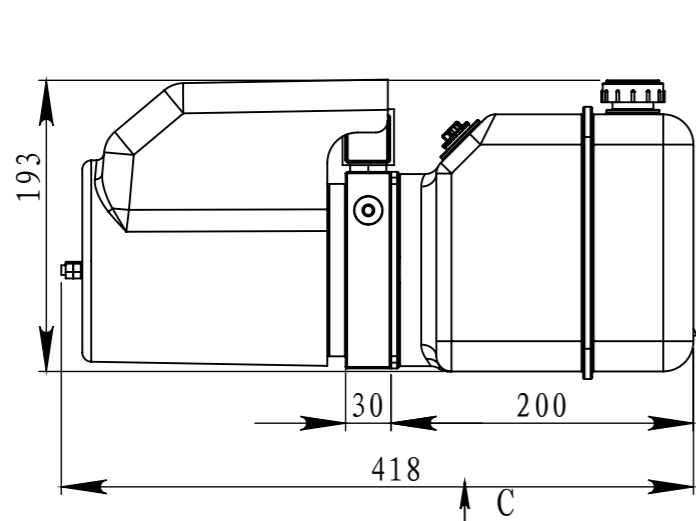

12VDC 1.6KW 2500rpm	12VDC	2.1cc/r	4.5L	160 bar	G3/8"
Motor	Lowering Coil Voltage	Gear Pump	Oil Tank	System Pressure	

FLOWFIT®

**MANUFACTURERS AND SUPPLIERS
OF HYDRAULIC COMPONENTS**

PART NUMBER FF004536/UB

2 x \varnothing 8.50 ∇ 17
M10 - 6H ∇ 15

Everything Hydraulic