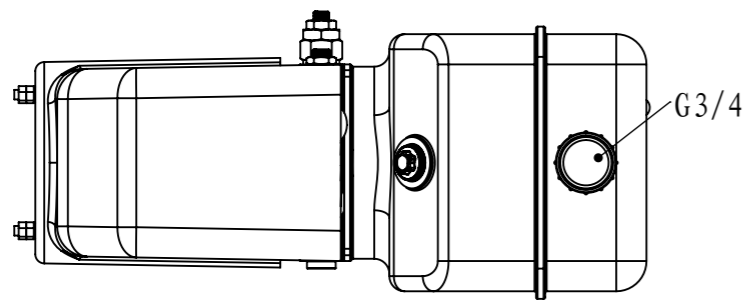

12VDC 1.6KW 2500rpm	12VDC	2.1cc/r	4.5L	160 bar	G3/8"
Motor	Lowering Coil Voltage	Gear Pump	Oil Tank	System Pressure	

FLOWFIT®

**MANUFACTURERS AND SUPPLIERS
OF HYDRAULIC COMPONENTS**

PART NUMBER FF004536/UB

2 x \varnothing 8.50 ∇ 17
M10 - 6H ∇ 15

Everything Hydraulic