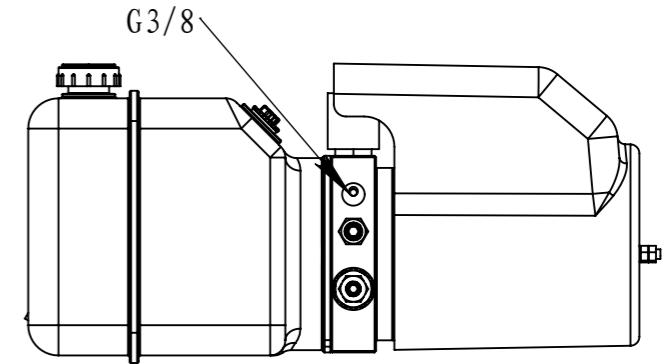

12VDC 1.6KW 2500rpm	12VDC	2.1cc/r	4.5L	160 bar	G3/8"
Motor	Lowering Coil Voltage	Gear Pump	Oil Tank	System Pressure	

FLOWFIT®

**MANUFACTURERS AND SUPPLIERS
OF HYDRAULIC COMPONENTS**

PART NUMBER FF004536/UB

2 x \varnothing 8.50 ∇ 17
M10 - 6H ∇ 15

Everything Hydraulic