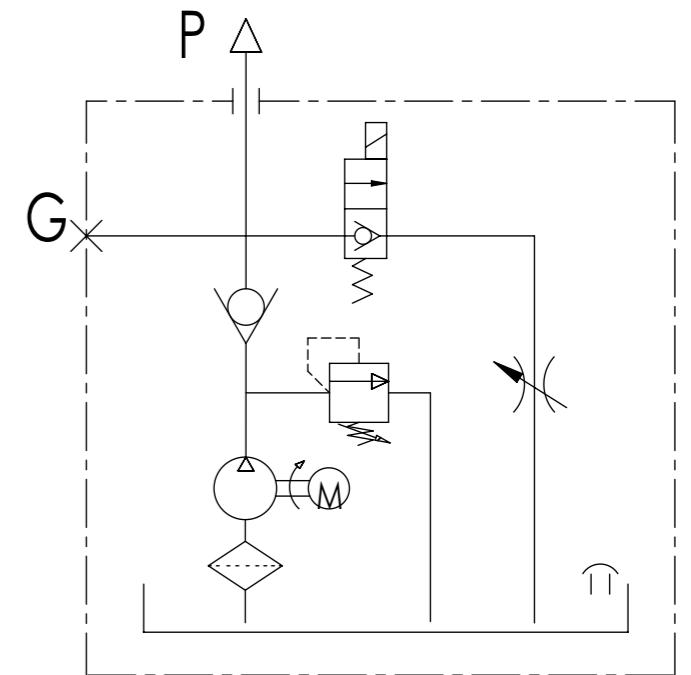

12VDC 1.6KW 2500rpm	12VDC	2.1cc/r	4.5L	160 bar	G3/8"
Motor	Lowering Coil Voltage	Gear Pump	Oil Tank	System Pressure	

FLOWFIT®

**MANUFACTURERS AND SUPPLIERS
OF HYDRAULIC COMPONENTS**

PART NUMBER FF004536/UB

2 x \varnothing 8.50 ∇ 17
M10 - 6H ∇ 15

Everything Hydraulic