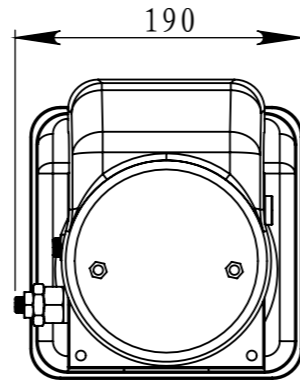

12VDC 1.6KW 2500rpm	12VDC	2.1cc/r	4.5L	160 bar	G3/8"
Motor	Lowering Coil Voltage	Gear Pump	Oil Tank	System Pressure	

FLOWFIT®

**MANUFACTURERS AND SUPPLIERS
OF HYDRAULIC COMPONENTS**

PART NUMBER FF004536/UB

2 x \varnothing 8.50 ∇ 17
M10 - 6H ∇ 15

Everything Hydraulic