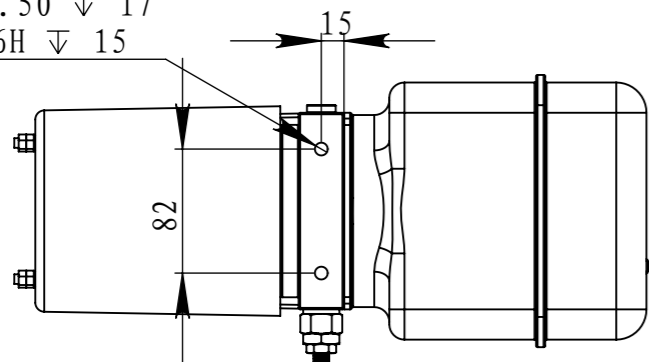

12VDC 1.6KW 2500rpm	12VDC	2.1cc/r	4.5L	160 bar	G3/8"
Motor	Lowering Coil Voltage	Gear Pump	Oil Tank	System Pressure	

FLOWFIT®

**MANUFACTURERS AND SUPPLIERS
OF HYDRAULIC COMPONENTS**

PART NUMBER FF004536/UB

2 x \varnothing 8.50 ∇ 17
M10 - 6H ∇ 15

Everything Hydraulic