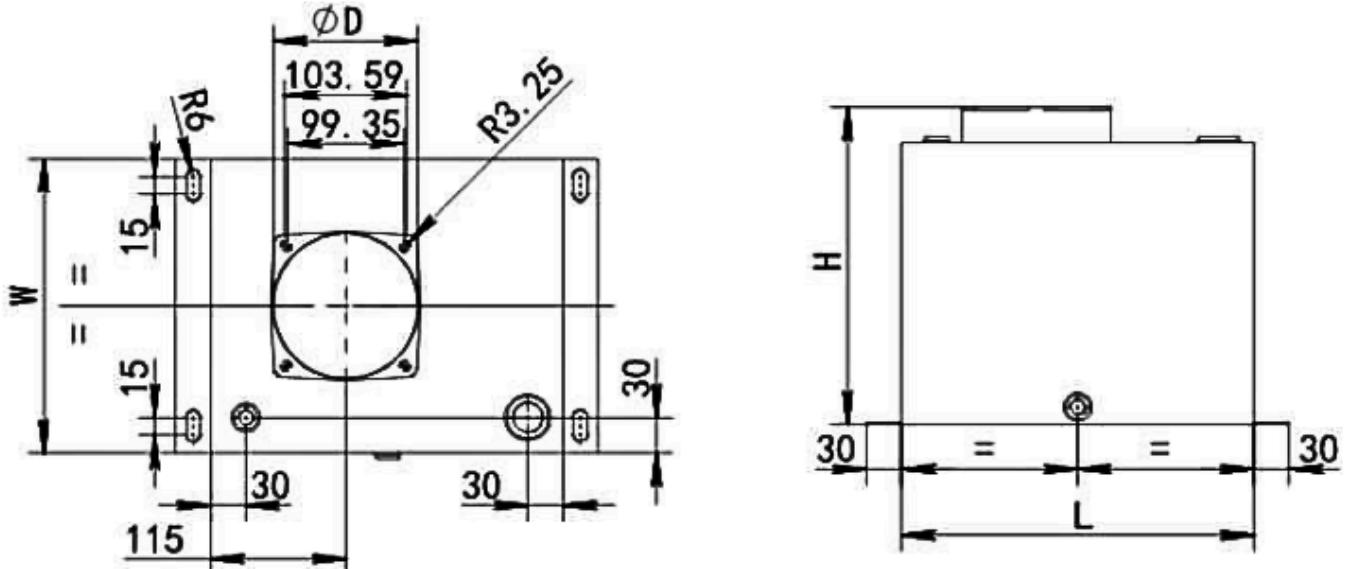

FLOWFIT® TANKS

Order Code	Ø D (mm)	L (mm)	W (mm)	H (mm)	Volume (L)	Description
ST-123-15LV	123	300	250	270	15	<ul style="list-style-type: none"> • Surface colour Optional: Red & Black • "V" Type: Vertical • Air Breather & Plug Included. • Square Steel Tank
ST-123-20LV	123	300	300	280	20	
ST-123-30LV	123	350	300	330	30	