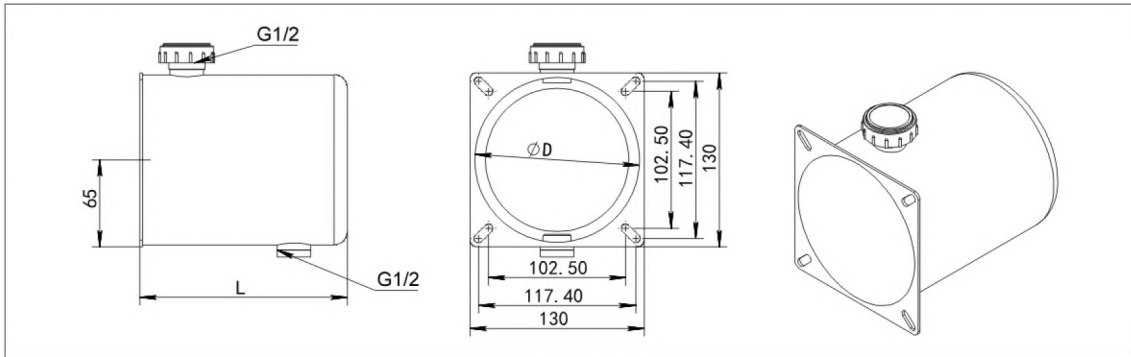

TANK

Steel Oil Tank

	Model	φD(mm)	L(mm)	Volume(L)	Description
	ST-120-1.5	120	155	1.5	1.Surface Color Optional: Black Other Colors Can Be Customized 2."H"Type: Horizontal "V"Type: Vertical 3.Air Breather And Plug Include
	ST-120-2.5	120	230	2.5	
	ST-123-1.5	123	155	1.5	
	ST-123-2.5	123	230	2.5