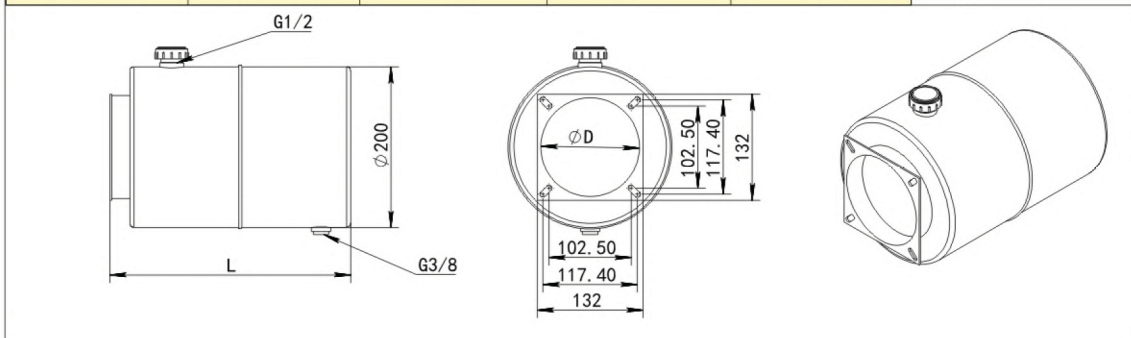

Steel Oil Tank

	Model	φD(mm)	L(mm)	Volume(L)	Description
	ST-120-3S*	120	150	3	1.Surface Color Optional:Black Other Colors Can Be Customized 2."H"Type: Horizontal "V"Type: Vertical 3.Air Breather And Plug Include
	ST-120-5S*	120	210	5	
	ST-120-8S*	120	300	8	
	ST-120-10S*	120	375	10	
	ST-120-12S*	120	440	12	
	ST-120-15S*	120	535	15	
	ST-123-3S*	123	150	3	
	ST-123-5S*	123	210	5	
	ST-123-8S*	123	300	8	
	ST-123-10S*	123	375	10	
	ST-123-12S*	123	440	12	
	ST-123-15S*	123	535	15